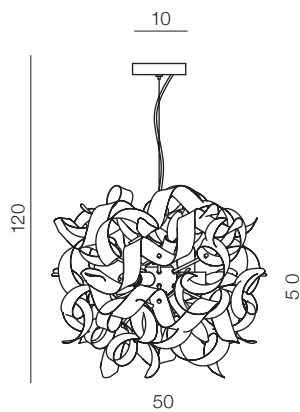

Delta

26

1 CHROME

2 OXIDE WHITE

Delta

- 1 AZ1691 (chrome)
- 2 AZ1692 (oxide white)

G9 9x MAX 40W
aluminium