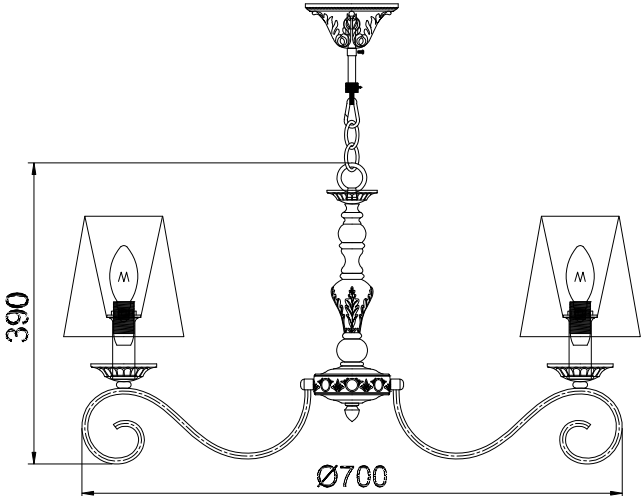

Instruction

Collection: Elegant
Series: Bouquet
Model: ARM023-08-S
Suspended

 – Suspended

8 x E14 (40w)

MAYTONI
DECORATIVE LIGHTING
www.maytoni.de