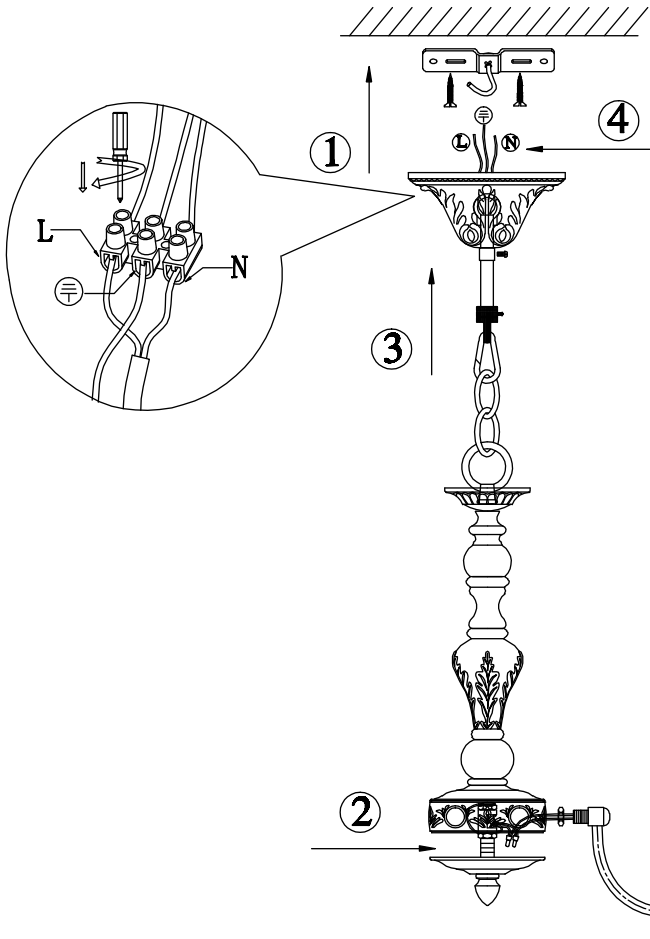

Instruction

Collection: Elegant
Series: Bouquet
Model: ARM023-08-S
Suspended

 – Suspended

8 x E14 (40w)

MAYTONI
DECORATIVE LIGHTING
www.maytoni.de