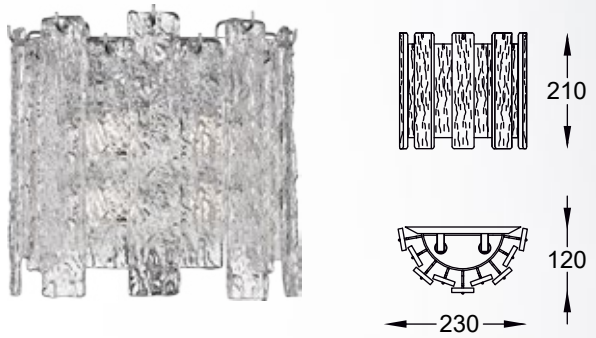

FROZE new
 Pendant lamp
P0509-04C-B5AC
 4xG9 MAX 42W
 metal chrome body and
 canopy, glass shade

FROZE new
 Pendant lamp
P0509-01D-F4AC
 1xG9 MAX 42W
 metal chrome body and
 canopy, glass shade

FROZE new
 Wall lamp
W0509-02A-B5AC
 2xG9 MAX 42W
 metal chrome body and
 glass shade