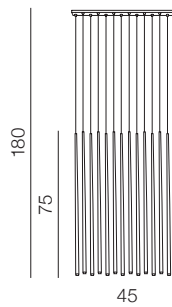

LOUISE

107

new

Louise LED

- ❶ **AZ3155** (black)
- ❷ **AZ3156** (gold)
- ❸ **AZ3157** (white)
- ❹ **AZ3418** (chrome)

LED 3W 200lm 3000K
metal/acrylic

Louise 12 LED

- ❶ **AZ3419** (black)
- ❷ **AZ3420** (gold)
- ❸ **AZ3421** (white)
- ❹ **AZ3422** (chrome)

LED 36W 2400lm 3000K
metal/acrylic

Louise 14 LED

- ❶ **AZ3423** (black)
- ❷ **AZ3424** (gold)
- ❸ **AZ3425** (white)
- ❹ **AZ3426** (chrome)

LED 45W 2800lm 3000K
metal/acrylic

❶ BLACK

❷ GOLD

❸ WHITE

❹ CHROME