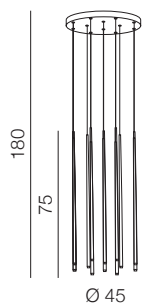

LOUISE

107

new

Louise LED

- ❶ **AZ3155** (black)
- ❷ **AZ3156** (gold)
- ❸ **AZ3157** (white)
- ❹ **AZ3418** (chrome)

LED 3W 200lm 3000K
metal/acrylic

Louise 12 LED

- ❶ **AZ3419** (black)
- ❷ **AZ3420** (gold)
- ❸ **AZ3421** (white)
- ❹ **AZ3422** (chrome)

LED 36W 2400lm 3000K
metal/acrylic

Louise 14 LED

- ❶ **AZ3423** (black)
- ❷ **AZ3424** (gold)
- ❸ **AZ3425** (white)
- ❹ **AZ3426** (chrome)

LED 45W 2800lm 3000K
metal/acrylic

❶ BLACK

❷ GOLD

❸ WHITE

❹ CHROME