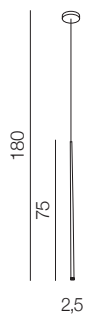

LOUISE

107

new

Louise LED

- ❶ **AZ3155** (black)
- ❷ **AZ3156** (gold)
- ❸ **AZ3157** (white)
- ❹ **AZ3418** (chrome)

LED 3W 200lm 3000K
metal/acrylic

Louise 12 LED

- ❶ **AZ3419** (black)
- ❷ **AZ3420** (gold)
- ❸ **AZ3421** (white)
- ❹ **AZ3422** (chrome)

LED 36W 2400lm 3000K
metal/acrylic

Louise 14 LED

- ❶ **AZ3423** (black)
- ❷ **AZ3424** (gold)
- ❸ **AZ3425** (white)
- ❹ **AZ3426** (chrome)

LED 45W 2800lm 3000K
metal/acrylic

❶ BLACK

❷ GOLD

❸ WHITE

❹ CHROME