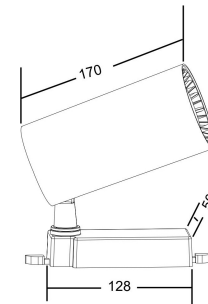

Instruction

TR003-1-40W3K-W

MAX 36W
3 200 Lumen

Model: TR003-1-40W3K-W
Collection: Single phase track

Track light