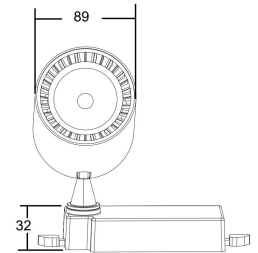

Instruction

TR003-1-40W3K-W

MAX 36W
3 200 Lumen

Model: TR003-1-40W3K-W
Collection: Single phase track

Track light