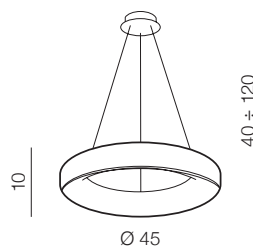

Sovana Pendant 45 CCT LED

- 1 AZ3436 (white)
- 2 AZ3438 (grey)
- 3 AZ3437 (black)

LED 40W 2700-6500K 2200lm dimmable aluminium/acryl