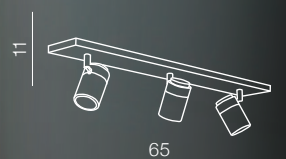

### Noemie 1

- new 1** AZ4136 (black)
- 2** AZ1310 (chrome)

GU10 1x Max 35W IP44  
metal / frosted glass

### Noemie 3

- new 1** AZ4138 (black)
- 2** AZ1306 (chrome)

GU10 3x Max 35W IP44  
metal / frosted glass