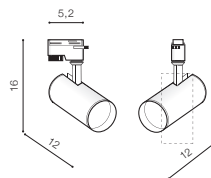

# KIRKE TRACK 10W CCT SWITCH

Track 1 Line

WH \*

WH

BK

installation: Track 1 Line

specification

beam angle: 40°

COLOUR / NEW INDEX NO.

- BLACK (BK) . . . . . **AZ4656**
- WHITE (WH) . . . . . **AZ4657**

\* - EXPLANATION SHORTCUT PAGE 2 (E)