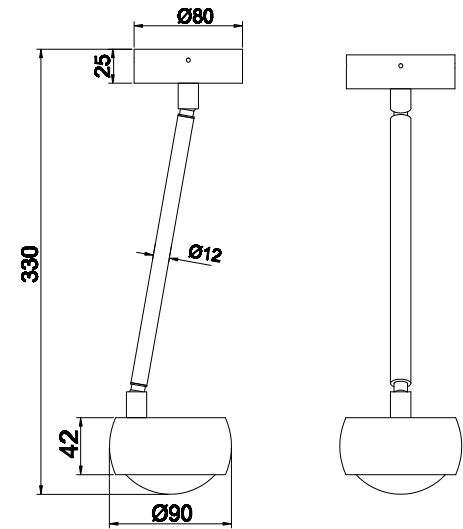

Instruction

MOD072CL-L8W3K

MAX 8W
750 Lumen

Model: MOD072CL-L8W3K
Collection: Technical
Series: Lens

Ceiling Lamps