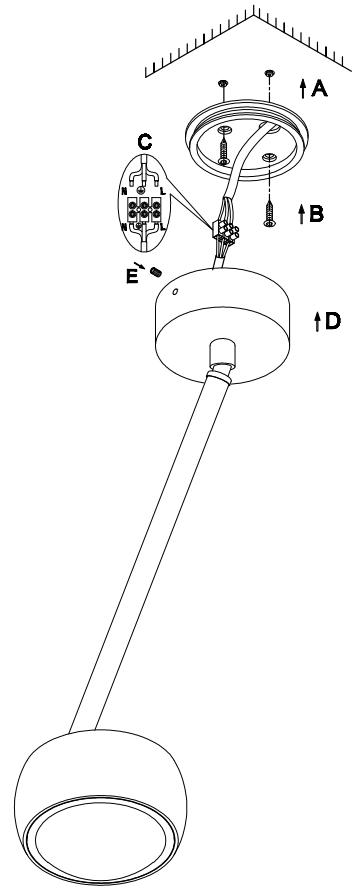

Instruction

MOD072CL-L8W3K

MAX 8W
750 Lumen

Model: MOD072CL-L8W3K
Collection: Technical
Series: Lens

Ceiling Lamps