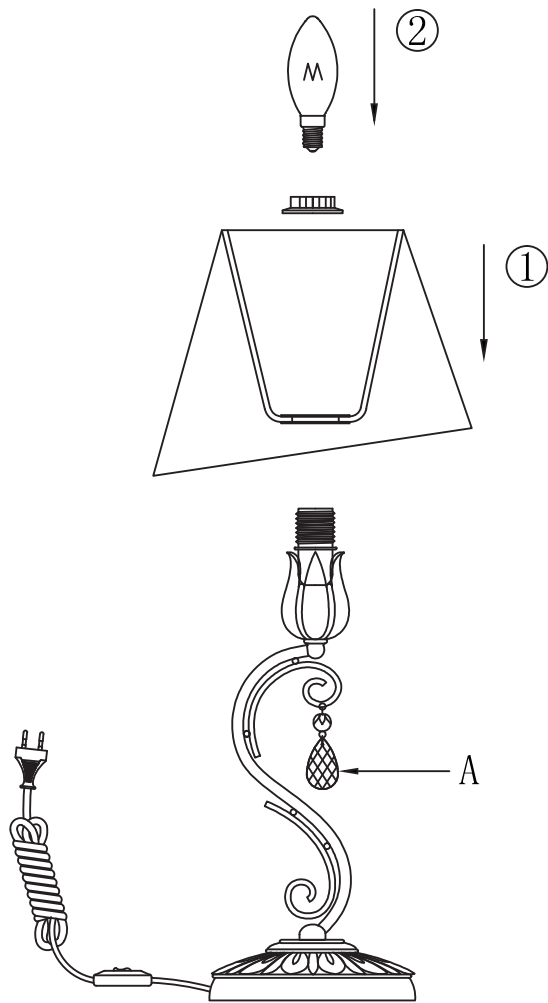

Instruction

Collection: Elegant
Series: Cutie
Model: ARM051-11-G
Mobile

A=1

1 x E14 (40w)

MAYTONI
DECORATIVE LIGHTING

www.maytoni.de