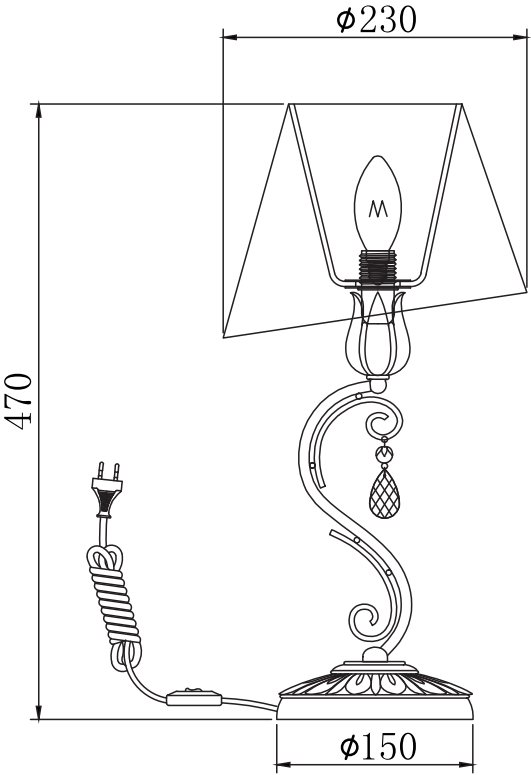

Instruction

Collection: Elegant
Series: Cutie
Model: ARM051-11-G
Mobile

A=1

1 x E14 (40w)

MAYTONI
DECORATIVE LIGHTING

www.maytoni.de