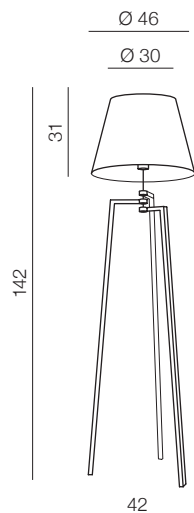

Tristan

new

284

Tristan

LAMP BODY + SHADES

(black)

E27 1xMax 60W only LED
metal

Lamp bodies

+

Shades

=

Bodies + Shades

Tristan
LAMP BODY
AZ3329

Shade TR 46

AZ3670 Ø 46 (black)

=

Shade TR 46

AZ3672 Ø 46 (grey)

Tristan

LAMP BODY + SHADES

- **AZ3329** + **AZ3670** or
- **AZ3329** + **AZ3672** or
- **AZ3329** + **AZ3671**

Shade TR 46

AZ3671 Ø 46 (white)

=

Shade TF Floor 45

AZ2968 Ø 45 (black)

=

Shade TF Floor 45

AZ3015 Ø 45 (grey)

Tristan

LAMP BODY + SHADES

- **AZ3013** + **AZ2968** or
- + **AZ3015** or
- + **AZ3014**