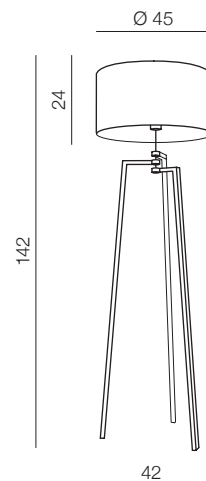

Tristan

new

284

Tristan

LAMP BODY + SHADES

(black)

E27 1xMax 60W only LED
metal

Lamp bodies

+

Shades

=

Bodies + Shades

Tristan
LAMP BODY
AZ3329

Shade TR 46

AZ3670 Ø 46 (black)

=

Shade TR 46

AZ3672 Ø 46 (grey)

Tristan

LAMP BODY + SHADES

- **AZ3329** + **AZ3670** or
- **AZ3329** + **AZ3672** or
- **AZ3329** + **AZ3671**

Shade TR 46

AZ3671 Ø 46 (white)

=

Shade TF Floor 45

AZ2968 Ø 45 (black)

=

Shade TF Floor 45

AZ3015 Ø 45 (grey)

Tristan

LAMP BODY + SHADES

- **AZ3013** + **AZ2968** or
- + **AZ3015** or
- + **AZ3014**