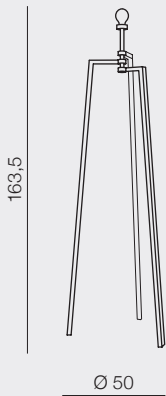

Tristan

new

284

Tristan

LAMP BODY + SHADES

(black)

E27 1xMax 60W only LED
metal

Lamp bodies

+

Shades

=

Bodies + Shades

Tristan
LAMP BODY
AZ3329

Shade TR 46

AZ3670 Ø 46 (black)

=

Shade TR 46

AZ3672 Ø 46 (grey)

Tristan

LAMP BODY + SHADES

- **AZ3329** + **AZ3670** or
- **AZ3329** + **AZ3672** or
- **AZ3329** + **AZ3671**

Shade TR 46

AZ3671 Ø 46 (white)

=

Shade TF Floor 45

AZ2968 Ø 45 (black)

=

Shade TF Floor 45

AZ3015 Ø 45 (grey)

Tristan

LAMP BODY + SHADES

- **AZ3013** + **AZ2968** or
- + **AZ3015** or
- + **AZ3014**