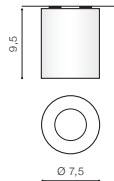

BORIS

Exposed downlights

BORIS

bulb not included

voltage: 230V	LED connect GU10 1x Max 50W
IP20	
	installation place

COLOUR / NEW INDEX NO.

- ALUMINIUM (ALU) **AZ1053**
- WHITE (WH) **AZ1054**
- BLACK (BK) **AZ1110**