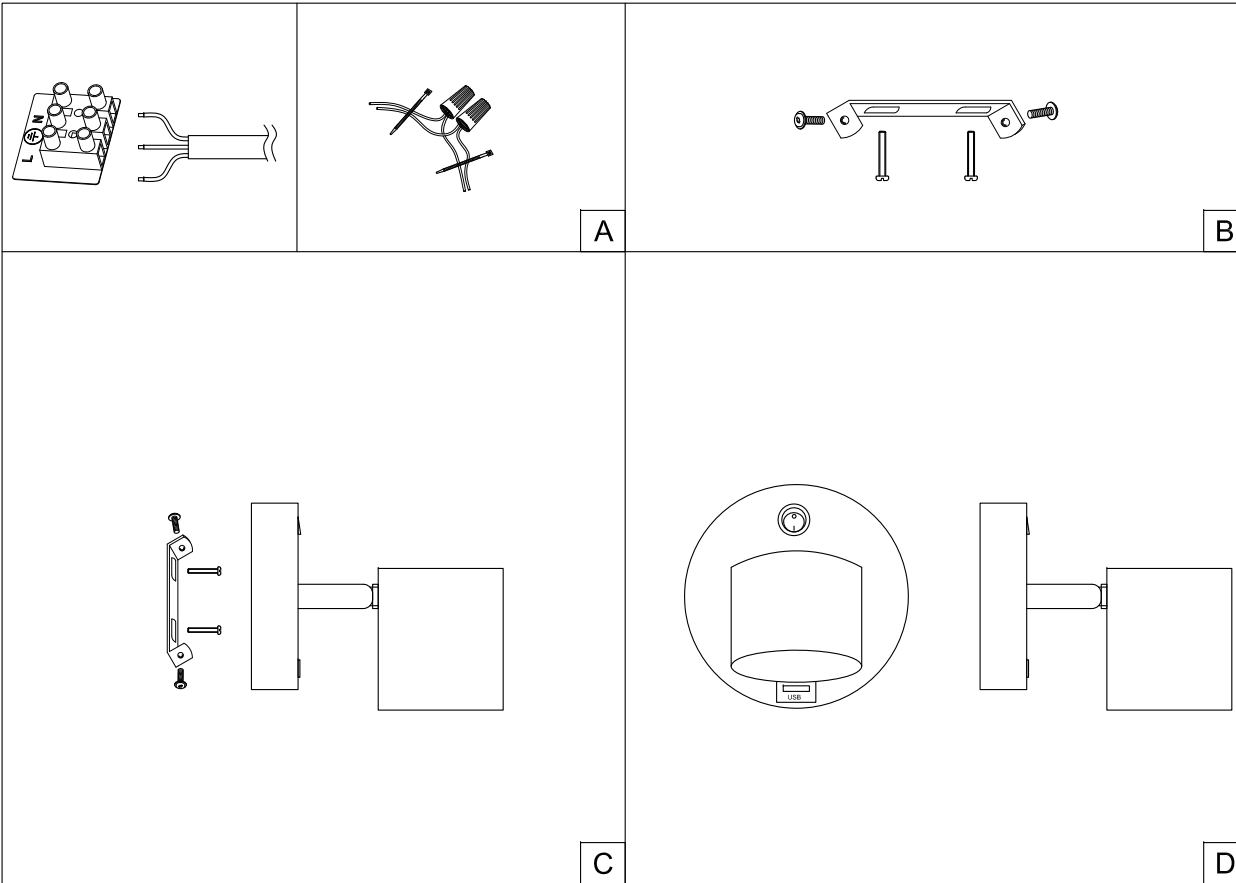

FREYA
TRADITION OF QUALITY

Instruction

FR10006CW-L6B

MAX 6W
300 Lumen

Model: FR10006CW-L6B
Collection: LED Market

Wall Lamps