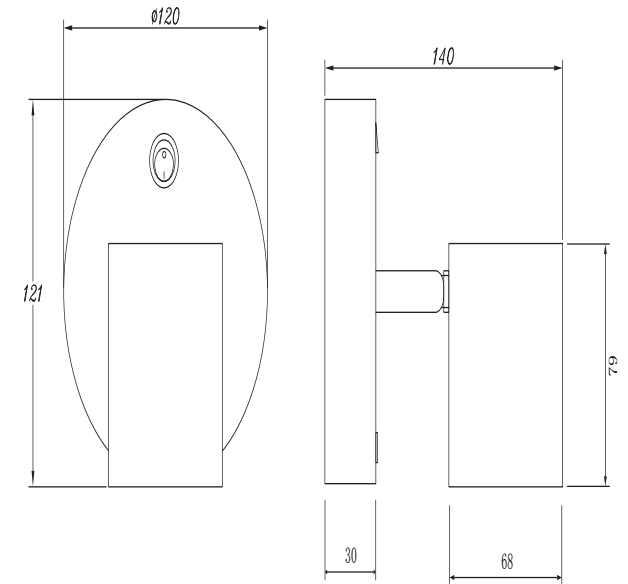

FREYA
TRADITION OF QUALITY

Instruction

FR10006CW-L6B

MAX 6W
300 Lumen

Model: FR10006CW-L6B
Collection: LED Market

Wall Lamps