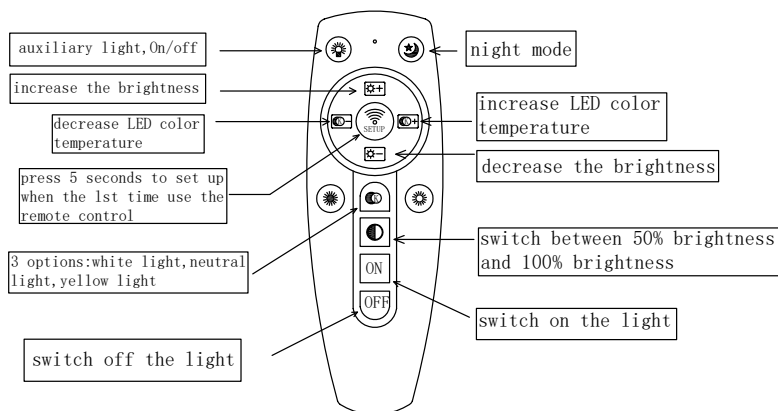

FREYA
TRADITION OF QUALITY

Instruction

FR6012CL-L40W

series connection

REMOTE CONTROL INSTRUCTION

MAX 80W
4700 Lumen

Model: FR6012CL-L40W
Collection: LED
Series: Omega

Ceiling Lamps