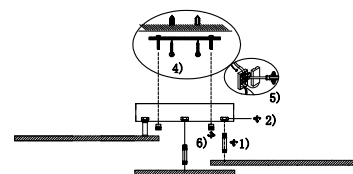

FREYA
TRADITION OF QUALITY

Instruction

FR6012CL-L40W

series connection

REMOTE CONTROL INSTRUCTION

MAX 80W
4700 Lumen

Model: FR6012CL-L40W
Collection: LED
Series: Omega

Ceiling Lamps