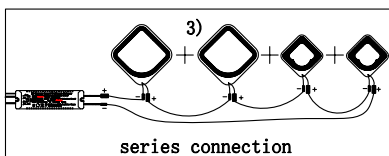

FREYA
TRADITION OF QUALITY

Instruction

FR6012CL-L40W

series connection

REMOTE CONTROL INSTRUCTION

MAX 80W
4700 Lumen

Model: FR6012CL-L40W
Collection: LED
Series: Omega

Ceiling Lamps