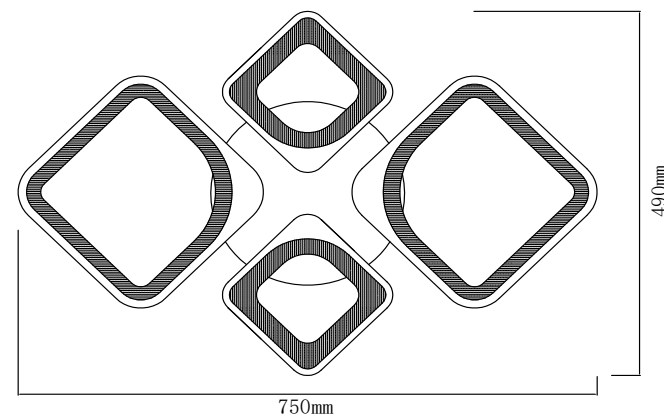

FREYA
TRADITION OF QUALITY

Instruction

FR6012CL-L40W

series connection

REMOTE CONTROL INSTRUCTION

MAX 80W
4700 Lumen

Model: FR6012CL-L40W
Collection: LED
Series: Omega

Ceiling Lamps