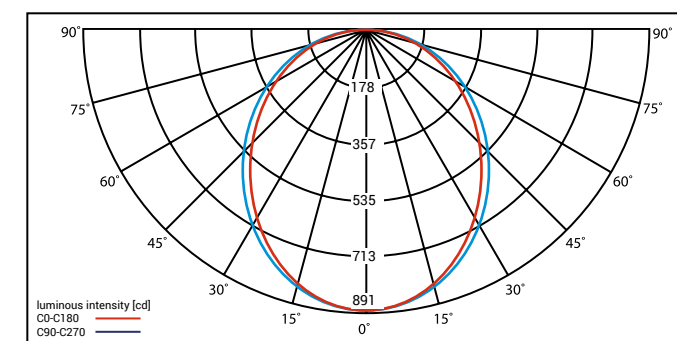

**CAMELEON
CANOPY B 1500**
8608 BL

CAMELEON H LED
8454 WH/BL

CAMELEON H LED
8454 WH/BL

CAMELEON H LED

painted steel, PC / stal lakierowana, PC /
лакированная сталь, PC

8455 ○ WH 8454 ● WH/BL

36W LED

works with / zastosuj z / применять с

A (8566 WH, 8564 BL), B (8610 WH, 8608 BL)
E (8551 WH, 8550 BL), F (8548 WH, 8547 BL)

Beam cone diagram - 8455 WH, 8454 WH/BL

Item No.	INPUT POWER	COLOUR TEMP.	LUMINOUS FLUX	LUMINAIRE EFFICIENCY	COLOUR RENDERING INDEX (CRI ≥)	INPUT	LIFETIME
8455, 8454	36 W LED	3000K	2300 lm	65 lm/W	80	~230V, 50Hz	50 000 h