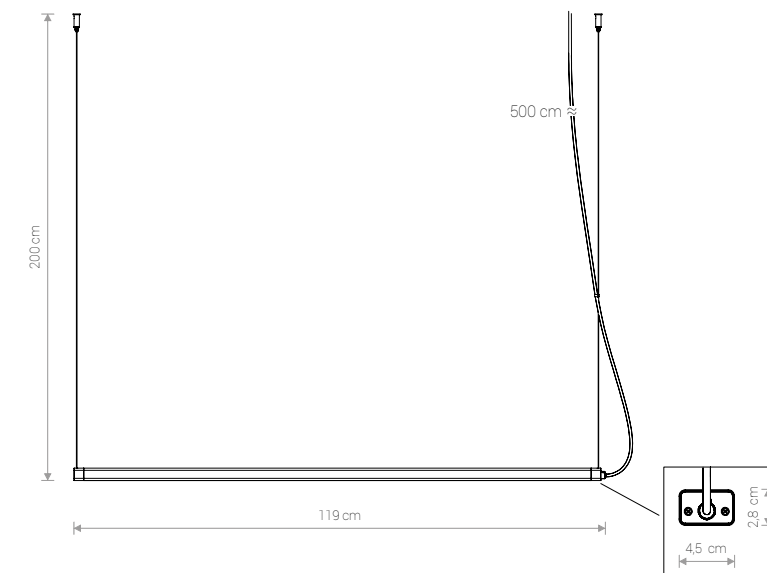

**CAMELEON
CANOPY B 1500**
8608 BL

CAMELEON H LED
8454 WH/BL

CAMELEON H LED
8454 WH/BL

CAMELEON H LED

painted steel, PC / stal lakierowana, PC /
лакированная сталь, PC

8455 ○ WH 8454 ● WH/BL

36W LED

works with / zastosuj z / применять с

A (8566 WH, 8564 BL), B (8610 WH, 8608 BL)
E (8551 WH, 8550 BL), F (8548 WH, 8547 BL)

Beam cone diagram - 8455 WH, 8454 WH/BL

Item No.	INPUT POWER	COLOUR TEMP.	LUMINOUS FLUX	LUMINAIRE EFFICIENCY	COLOUR RENDERING INDEX (CRI ≥)	INPUT	LIFETIME
8455, 8454	36 W LED	3000K	2300 lm	65 lm/W	80	~230V, 50Hz	50 000 h