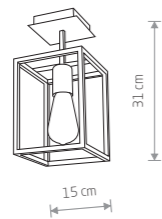

**CRATE**  
painted steel

■ 9046  
● 1xE27, max 60W

**CRATE**  
painted steel

■ 9045  
● 1xE27, max 60W

**CRATE**  
painted steel

■ 9047  
● 5xE27, max 60W

CRATE 9047

■ BLACK P013 RAL 9005