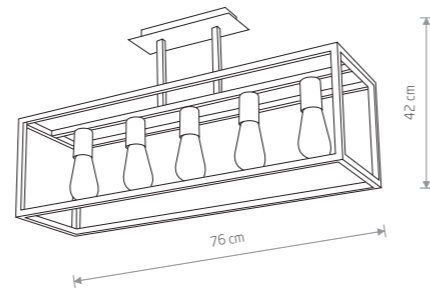

**CRATE**  
painted steel

■ 9046  
● 1xE27, max 60W

**CRATE**  
painted steel

■ 9045  
● 1xE27, max 60W

**CRATE**  
painted steel

■ 9047  
● 5xE27, max 60W

CRATE 9047

■ BLACK P013 RAL 9005