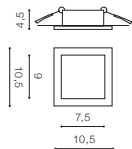

### MINORKA

bulb not included

voltage: 230V	GU10 1x Max 50W	
IP20	installation place	<input checked="" type="checkbox"/>
	inlet opening	9,5x9,5cm

TILT 40°

connecting element included

\* - EXPLANATION SHORTCUT PAGE 2 (E)