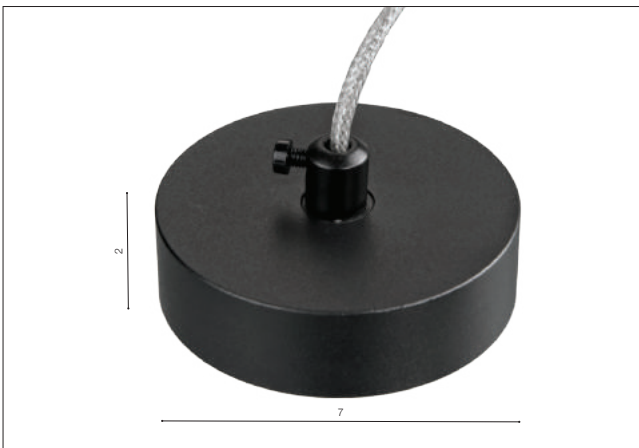

TRACK 3-LINE

Accessories for Track 3 Line

X Connector

- X CONNECTOR (BLACK) **AZ4280**
- X CONNECTOR (WHITE) **AZ4279**

Power Adjustable Connector

- POWER ADJUSTABLE CONNECTOR (BLACK) **AZ4286**
- POWER ADJUSTABLE CONNECTOR (WHITE) **AZ4285**

Track 3-Line Pendant Accessory 1.5m

- TRACK 3LINE PENDANT ACCESSORY 1.5M (BLACK) **AZ4797**
- TRACK 3LINE PENDANT ACCESSORY 1.5M (WHITE) **AZ4796**

Ceiling Plate + Wire

- CEILING PLATE + WIRE (BLACK) **AZ4780**
- CEILING PLATE + WIRE (WHITE) **AZ4782**