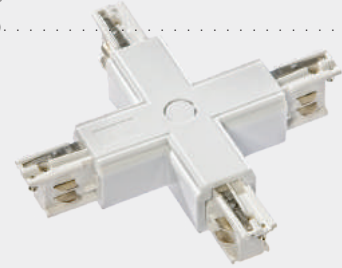

TRACK 3-LINE

Accessories for Track 3 Line

X Connector

- X CONNECTOR (BLACK) **AZ4280**
- X CONNECTOR (WHITE) **AZ4279**

Power Adjustable Connector

- POWER ADJUSTABLE CONNECTOR (BLACK) **AZ4286**
- POWER ADJUSTABLE CONNECTOR (WHITE) **AZ4285**

Track 3-Line Pendant Accessory 1.5m

- TRACK 3LINE PENDANT ACCESSORY 1.5M (BLACK) **AZ4797**
- TRACK 3LINE PENDANT ACCESSORY 1.5M (WHITE) **AZ4796**

Ceiling Plate + Wire

- CEILING PLATE + WIRE (BLACK) **AZ4780**
- CEILING PLATE + WIRE (WHITE) **AZ4782**