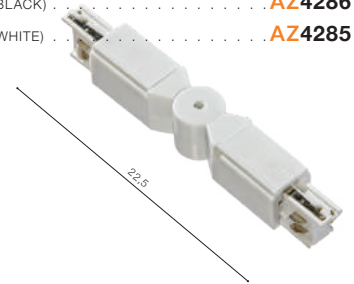

TRACK 3-LINE

Accessories for Track 3 Line

X Connector

- X CONNECTOR (BLACK) **AZ4280**
- X CONNECTOR (WHITE) **AZ4279**

Power Adjustable Connector

- POWER ADJUSTABLE CONNECTOR (BLACK) **AZ4286**
- POWER ADJUSTABLE CONNECTOR (WHITE) **AZ4285**

Track 3-Line Pendant Accessory 1.5m

- TRACK 3LINE PENDANT ACCESSORY 1.5M (BLACK) **AZ4797**
- TRACK 3LINE PENDANT ACCESSORY 1.5M (WHITE) **AZ4796**

Ceiling Plate + Wire

- CEILING PLATE + WIRE (BLACK) **AZ4780**
- CEILING PLATE + WIRE (WHITE) **AZ4782**