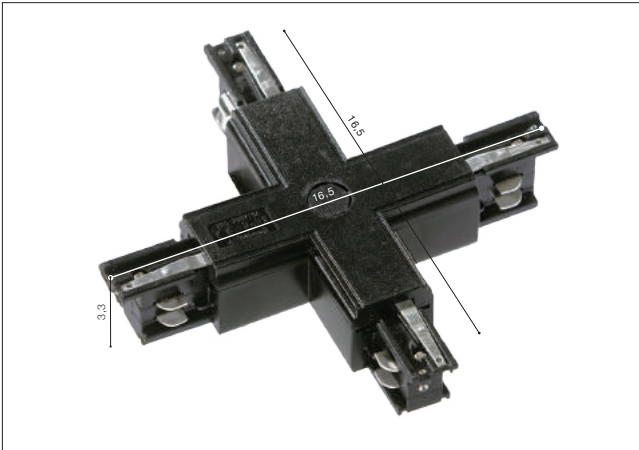

TRACK 3-LINE

Accessories for Track 3 Line

X Connector

- X CONNECTOR (BLACK) **AZ4280**
- X CONNECTOR (WHITE) **AZ4279**

Power Adjustable Connector

- POWER ADJUSTABLE CONNECTOR (BLACK) **AZ4286**
- POWER ADJUSTABLE CONNECTOR (WHITE) **AZ4285**

Track 3-Line Pendant Accessory 1.5m

- TRACK 3LINE PENDANT ACCESSORY 1.5M (BLACK) **AZ4797**
- TRACK 3LINE PENDANT ACCESSORY 1.5M (WHITE) **AZ4796**

Ceiling Plate + Wire

- CEILING PLATE + WIRE (BLACK) **AZ4780**
- CEILING PLATE + WIRE (WHITE) **AZ4782**