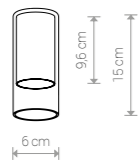

**CAMELEON CYLINDER L**  
8540 TR/BS