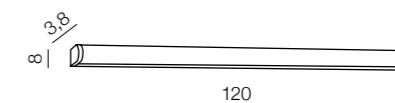

Martha 120 LED

AZ1682

(chrome)

1x LED 15W 1400lm IP44

acryl/ metal