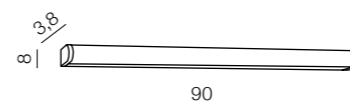

Martha

399

IP44

Martha 90 LED

AZ1681

(chrome)

1x LED 12W 985lm IP44

acryl/ metal