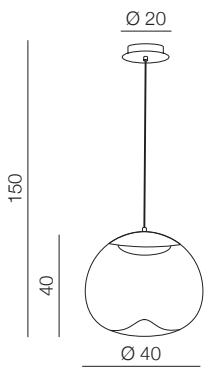

Helena

new

120

Helena A LED

AZ3341

(brass)

LED 21W 1785lm 3000K
metal/brass/glass

Helena B LED