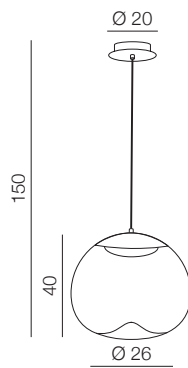

Helena

new

120

Helena A LED

AZ3341

(brass)

LED 21W 1785lm 3000K
metal/brass/glass

Helena B LED