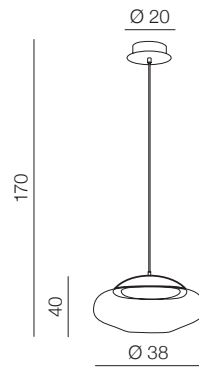

Helena C LED

AZ4668

(brass)

LED 23W 1200lm 3000K
metal/glass

new