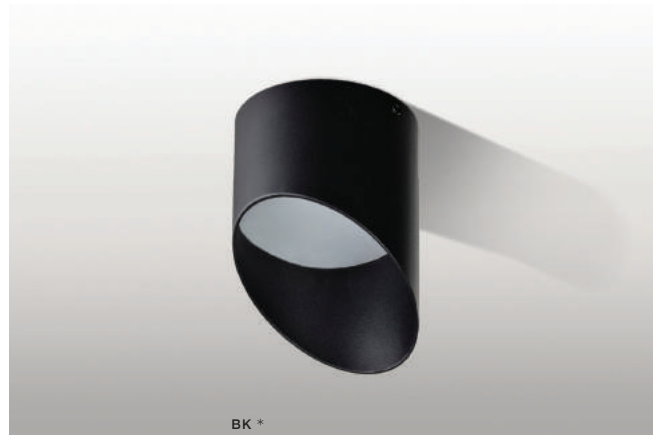

MOMO 8 3000K

LED integrated

voltage: 230V	LED 6W 3000K RA≥90 500lm	
IP20	installation place	
technical specification	beam angle: 88°	

COLOUR / NEW INDEX NO.

- WHITE (WH) AZ2278
- BLACK (BK) AZ2279

MOMO 12 3000K

LED integrated

voltage: 230V	LED 12W 3000K RA≥90 1000lm	
IP20	installation place	
technical specification	beam angle: 89°	

COLOUR / NEW INDEX NO.

- WHITE (WH) AZ2280
- BLACK (BK) AZ2281

MOMO 14 3000K

LED integrated

voltage: 230V	LED 18W 3000K RA≥90 1500lm	
IP20	installation place	
technical specification	beam angle: 90°	

COLOUR / NEW INDEX NO.

- WHITE (WH) AZ2282
- BLACK (BK) AZ2283