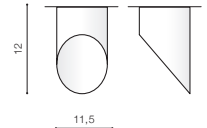

MOMO 14 3000K

LED integrated

voltage: 230V	LED 18W 3000K RA≥90 1500lm	
IP20	installation place	
technical specification	beam angle: 90°	

COLOUR / NEW INDEX NO.

- ☐ WHITE (WH) AZ2282
- ☒ BLACK (BK) AZ2283