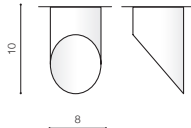

MOMO 12 3000K

LED integrated

voltage: 230V	LED 12W 3000K RA≥90 1000lm	
IP20	installation place	
technical specification	beam angle: 89°	

COLOUR / NEW INDEX NO.

- ☐ WHITE (WH) AZ2280
- ☒ BLACK (BK) AZ2281