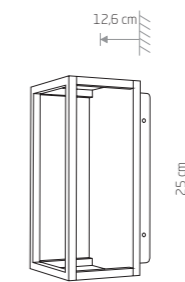

SYMMETRY LED 8176

SYMMETRY LED

painting aluminum, plastic PC

■ 8176

SYMMETRY LED

painting aluminum, plastic PC

■ 8180

Item No.	Power	Colour temp.	Luminous flux	Beam angle	Colour Rendering Index (CRI)	Input	Safety type	Power factor	Ingress protection	Lifetime
8176	7W LED	3000K	212 lm	67 °	85	~220-230 V, 50/60 Hz	⊕	>0,5	IP54	30000h
8180	7W LED	3000K	388 lm	66 °	85	~220-230 V, 50/60 Hz	⊕	>0,85	IP54	30000h