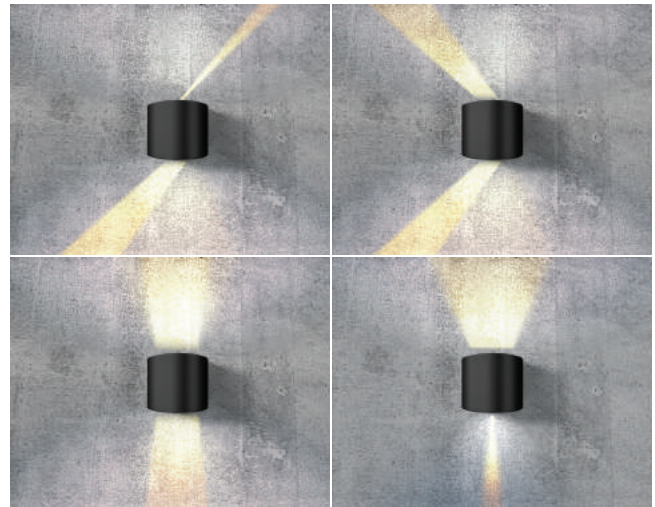

LETICIA 2 LED

LED integrated

voltage: 230V	LED 2x3W 400lm 3000K	
IP54		
technical specification	installation place	
	adjustable beam angle Max 90°	

COLOUR / NEW INDEX NO.

- BLACK (BK) . . . . . **AZ4469**
- DARK GREY (DGR) . . . . . **AZ2189**
- WHITE (WH) . . . . . **AZ2190**

TILT 90°

FOUR ADJUSTABLE LIGHT ANGLE