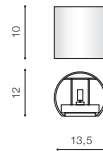

LETICIA 2 LED

LED integrated

voltage: 230V	LED 2x3W 400lm 3000K	
IP54		
technical specification	installation place	
	adjustable beam angle Max 90°	

COLOUR / NEW INDEX NO.

- BLACK (BK) . . . . . **AZ4469**
- DARK GREY (DGR) . . . . . **AZ2189**
- WHITE (WH) . . . . . **AZ2190**