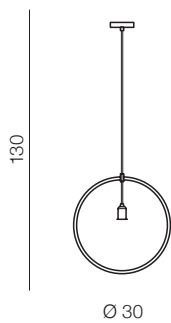

Krug

205

1 CHROME

2 COPPER

Krug

- 1 AZ2112 (chrome)
- 2 AZ2113 (copper)

E27 1x 40W  
aluminium