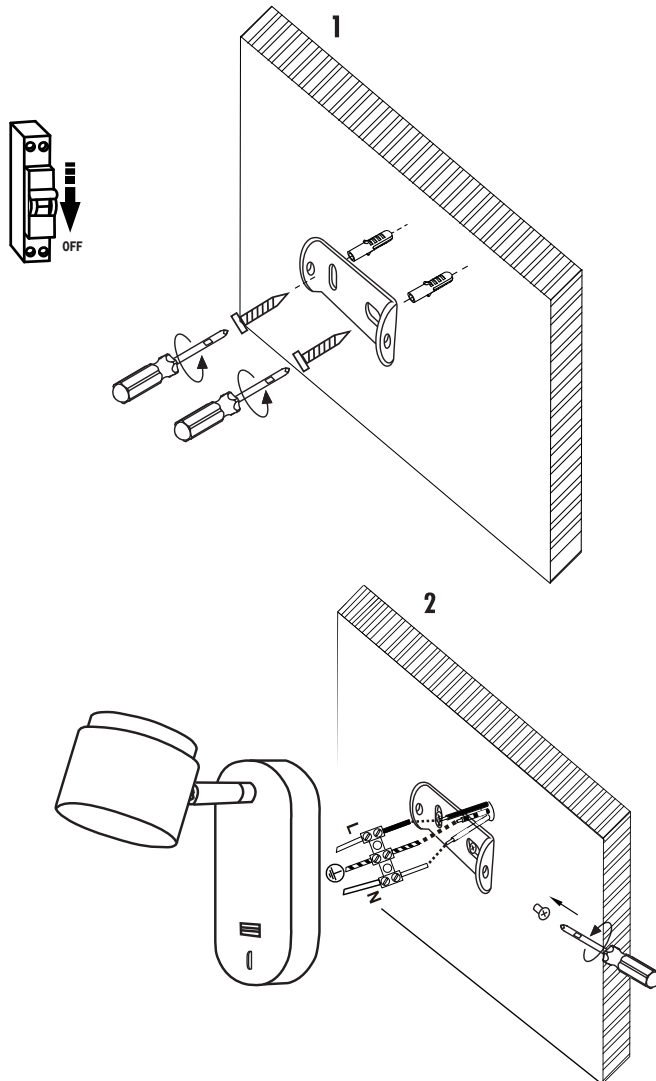

FREYA
TRADITION OF QUALITY

Instruction

FR10004WL-L4W

MAX 4W
350 Lumen

Model: FR10004WL-L4W
Collection: LED Market

Wall Lamps