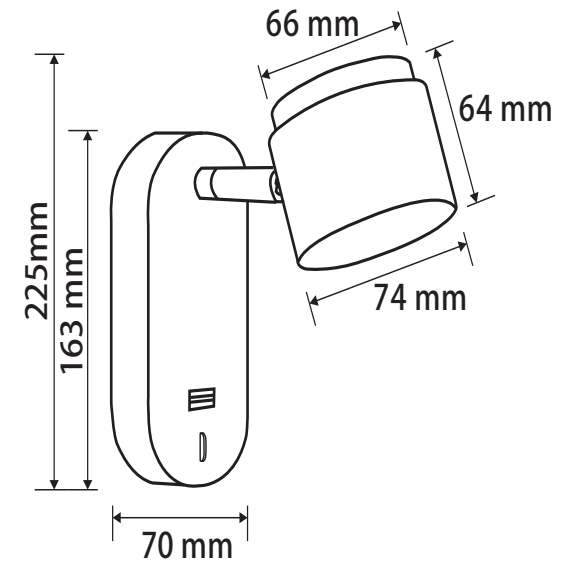

FREYA
TRADITION OF QUALITY

Instruction

FR10004WL-L4W

MAX 4W
350 Lumen

Model: FR10004WL-L4W
Collection: LED Market

Wall Lamps