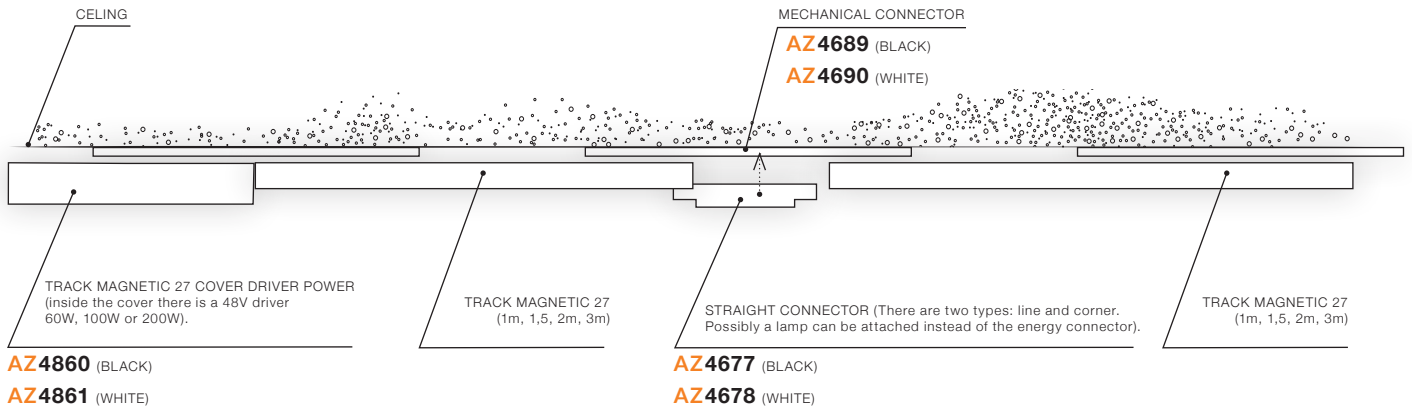

TRACK MAGNETIC

Track Magnetic

Track Magnetic 27 Cover Power Driver Insight

- MAGNETIC 27 COVER (BLACK)AZ4860
- MAGNETIC 27 COVER (WHITE)AZ4661

* - EXPLANATION SHORTCUT PAGE 2 (E)