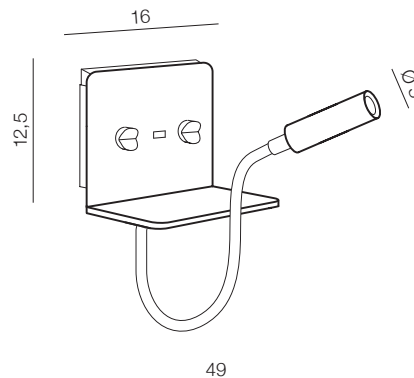

Vera

new

320

1 WHITE

2 BLACK

Vera

- new 1 AZ4417 (white)
- 2 AZ3201 (black)

LED 6W + 5W
500lm + 250lm 3000K
metal acrylic