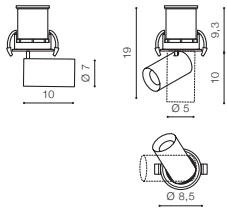

WH / BK \*

LUNA 7W

LED integrated

voltage: 230V

LED 7W 595lm 3000K

LED

IP20

technical specification

installation place  inlet opening Ø 7cm

beam angle: 28°

COLOUR / NEW INDEX NO.

WHITE / BLACK (WH / BK) . . . . . **AZ3396**

BLACK / BLACK (BK / BK) . . . . . **AZ3397**

WH / BK

BK / BK