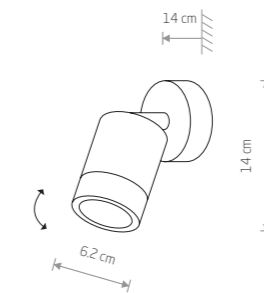

### SEMI LED

■ painted aluminum, glass

■ 6775

Item No.	Power	Colour temp.	Luminous flux	Beam angle	Colour Rendering Index (CRI)	Input	Safety type	Power factor	Ingress protection	Lifetime
4441	2x3W LED	3000K	62 lm	83°	≥ 80	~220-230 V, 50/60 Hz	⊕	>0,91	IP54	10000h
4442	2x3W LED	3000K	122 lm	65°	≥ 80	~220-230 V, 50/60 Hz	⊕	>0,91	IP54	10000h
6775	7W LED	3000K	242 lm	120°	≥ 80	~220-230 V, 50/60 Hz	⊕	>0,54	IP54	8000h