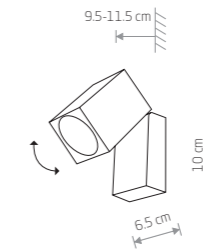

PRIMM

■ painted aluminum, glass

■ 9551

■ 1xGU10, max 10W

IP54

DRAS LED

■ painted aluminum, glass

■ 4442