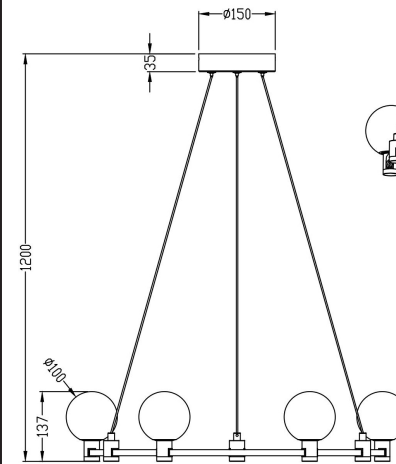

FREYA
TRADITION OF QUALITY

Instruction

FR4005PL-06G

MAX 24W
1 400 Lumen

Model: FR4005PL-06G

Collection: Loft

Pendant Lamps