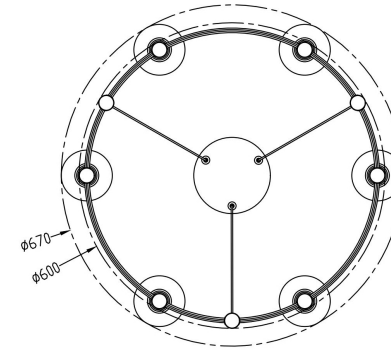

FREYA
TRADITION OF QUALITY

Instruction

FR4005PL-06G

MAX 24W
1 400 Lumen

Model: FR4005PL-06G

Collection: Loft

Pendant Lamps