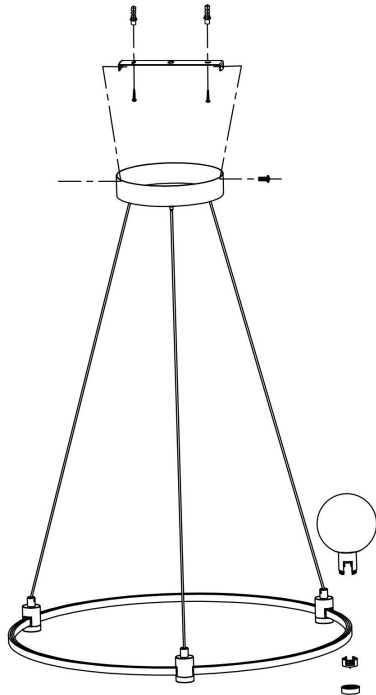

FREYA
TRADITION OF QUALITY

Instruction

FR4005PL-06G

MAX 24W
1 400 Lumen

Model: FR4005PL-06G

Collection: Loft

Pendant Lamps