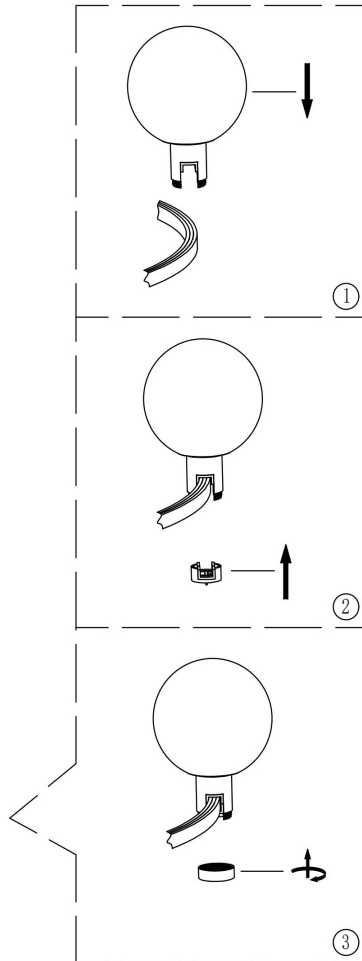

FREYA
TRADITION OF QUALITY

Instruction

FR4005PL-06G

MAX 24W
1 400 Lumen

Model: FR4005PL-06G

Collection: Loft

Pendant Lamps