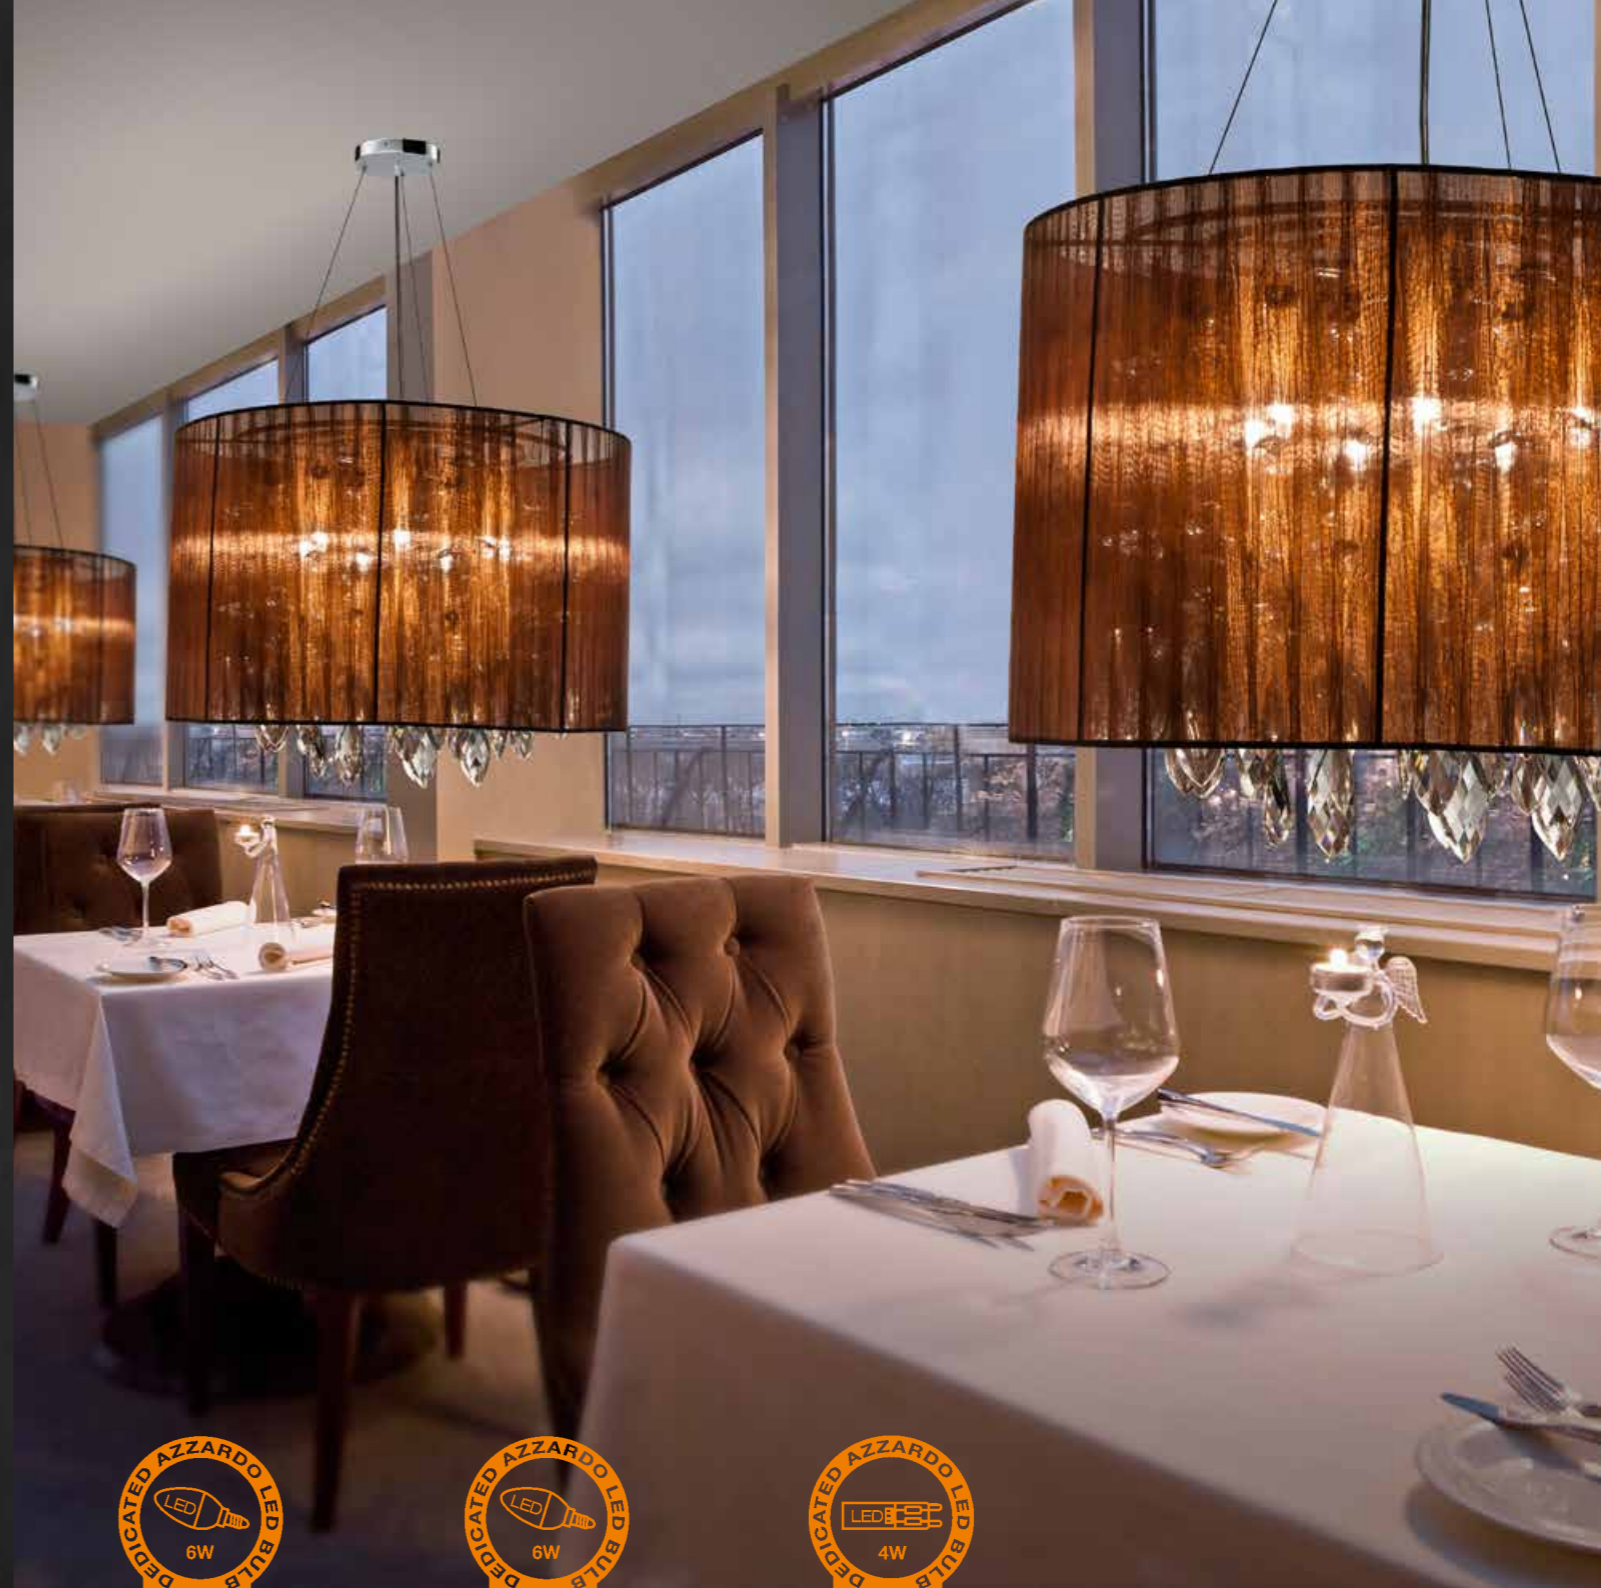

Sidney

40

1 WHITE

2 BLACK

3 BROWN

**Sidney wall**

- 1 AZ0916 WH (white)
- 2 AZ0915 BN (brown)

E14 1x 40W  
Fabric/Chrome/Crystal

**Sidney oval**

- 1 AZ0757 WH (white)
- 2 AZ0914 BK (black)
- 3 AZ1839 BN (brown)

E14 6x 40W  
Fabric/Chrome/Crystal

**Sidney round**

- 1 AZ0512 WH (white)
- 2 AZ0510 BK (black)
- 3 AZ0511 BN (brown)

E14 7x 40W  
Fabric/Chrome/Crystal