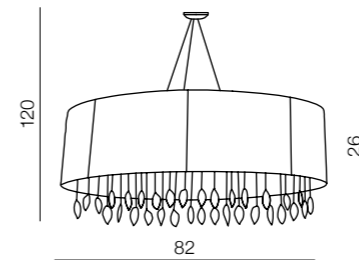

Sidney

40

1 WHITE

2 BLACK

3 BROWN

**Sidney wall**

- 1 AZ0916 WH (white)
- 2 AZ0915 BN (brown)

E14 1x 40W  
Fabric/Chrome/Crystal

**Sidney oval**

- 1 AZ0757 WH (white)
- 2 AZ0914 BK (black)
- 3 AZ1839 BN (brown)

E14 6x 40W  
Fabric/Chrome/Crystal

**Sidney round**

- 1 AZ0512 WH (white)
- 2 AZ0510 BK (black)
- 3 AZ0511 BN (brown)

E14 7x 40W  
Fabric/Chrome/Crystal