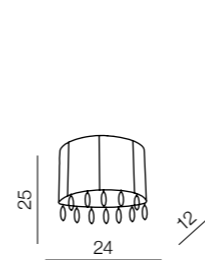

Sidney

40

1 WHITE

2 BLACK

3 BROWN

**Sidney wall**

- 1 AZ0916 WH (white)
- 2 AZ0915 BN (brown)

E14 1x 40W  
Fabric/Chrome/Crystal

**Sidney oval**

- 1 AZ0757 WH (white)
- 2 AZ0914 BK (black)
- 3 AZ1839 BN (brown)

E14 6x 40W  
Fabric/Chrome/Crystal

**Sidney round**

- 1 AZ0512 WH (white)
- 2 AZ0510 BK (black)
- 3 AZ0511 BN (brown)

E14 7x 40W  
Fabric/Chrome/Crystal