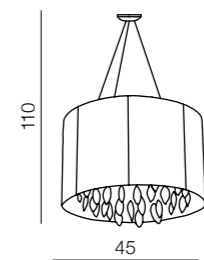

Sidney

40

1 WHITE

2 BLACK

3 BROWN

**Sidney wall**

- 1 AZ0916 WH (white)
- 2 AZ0915 BN (brown)

E14 1x 40W  
Fabric/Chrome/Crystal

**Sidney oval**

- 1 AZ0757 WH (white)
- 2 AZ0914 BK (black)
- 3 AZ1839 BN (brown)

E14 6x 40W  
Fabric/Chrome/Crystal

**Sidney round**

- 1 AZ0512 WH (white)
- 2 AZ0510 BK (black)
- 3 AZ0511 BN (brown)

E14 7x 40W  
Fabric/Chrome/Crystal