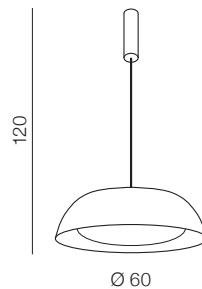

Lenox

184

LED

Lenox Top 60

AZ3146

(black/copper)

LED 40W 3280lm 3000K
aluminium/acrylic

LED

Lenox Pendant 60

AZ3148

(black/copper)

LED 40W 3280lm 3000K
aluminium/acrylic