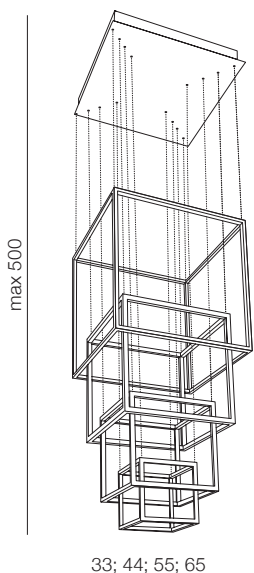

# Opera WALL

new 118

1 BLACK

2 GOLD

3 WHITE

## Opera XL LED

- 1 AZ3139 (black)
- 2 AZ3140 (gold)

LED 329W 19740lm 3000K  
aluminium/acrylic

## Opera Wall LED

- 1 AZ3141 (black)
- new 2 AZ4321 (gold)
- 3 AZ3142 (white)

LED 18W 1000lm 3000K  
aluminium/acryl