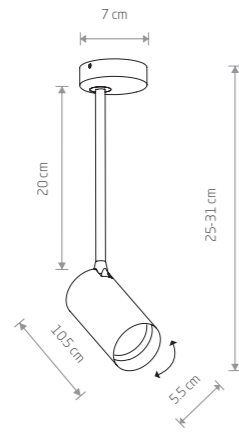

MONO LONG S 7727

### MONO LONG S

painting steel, plastic ABS

7724 7727

7670 7673

1xGU10, max 10W only LED

solid brass, painting steel, plastic ABS

7731

1xGU10, max 10W only LED

### MONO LONG M

painting steel, plastic ABS

7725 7728

7671 7674

1xGU10, max 10W only LED

solid brass, painting steel, plastic ABS

7732

1xGU10, max 10W only LED

### MONO LONG

painting steel, plastic ABS

7726 7730

7672 7675

2xGU10, max 10W only LED

solid brass, painting steel, plastic ABS

7733

2xGU10, max 10W only LED