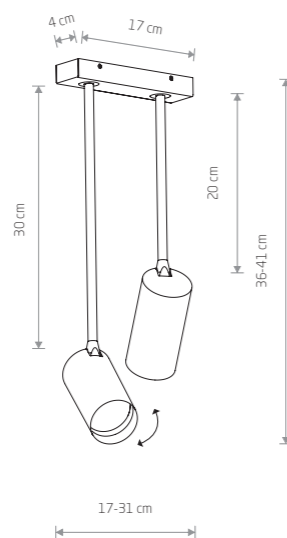

MONO LONG

painting steel, plastic ABS

7726 7730

7672 7675

2xGU10, max 10W only LED

solid brass, painting steel, plastic ABS

7733

2xGU10, max 10W only LED