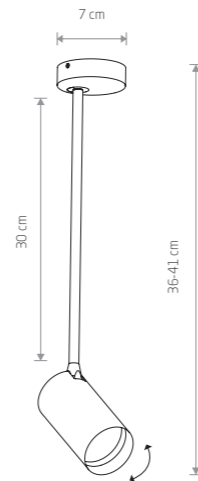

### MONO LONG S

painting steel, plastic ABS

7724 7727

7670 7673

1xGU10, max 10W only LED

solid brass, painting steel, plastic ABS

7731

1xGU10, max 10W only LED

### MONO LONG M

painting steel, plastic ABS

7725 7728

7671 7674

1xGU10, max 10W only LED

solid brass, painting steel, plastic ABS

7732

1xGU10, max 10W only LED