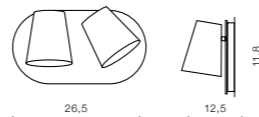

RAMONA 1 SWITCH

LED integrated

product code – look AZ	LED 6W 3000K 500lm	
aluminium		
IP20	installation place	
group energy label		

COLOUR / NEW INDEX NO.

- SAND WHITE (WH) **AZ2566**
- SAND BLACK (BK) **AZ2565**

RAMONA 2 SWITCH

LED integrated

product code – look AZ	LED 2X 6W 3000K 500lm	
aluminium		
IP20	installation place	
group energy label		

COLOUR / NEW INDEX NO.

- SAND WHITE (WH) **AZ2564**
- SAND BLACK (BK) **AZ2563**

RAMONA 2

LED integrated

product code – look AZ	LED 2X 6W 3000K 500lm	
aluminium		
IP20	installation place	
group energy label		

COLOUR / NEW INDEX NO.

- WHITE (WH) **AZ2429**

* - EXPLANATION SHORTCUT PAGE 2 (E)