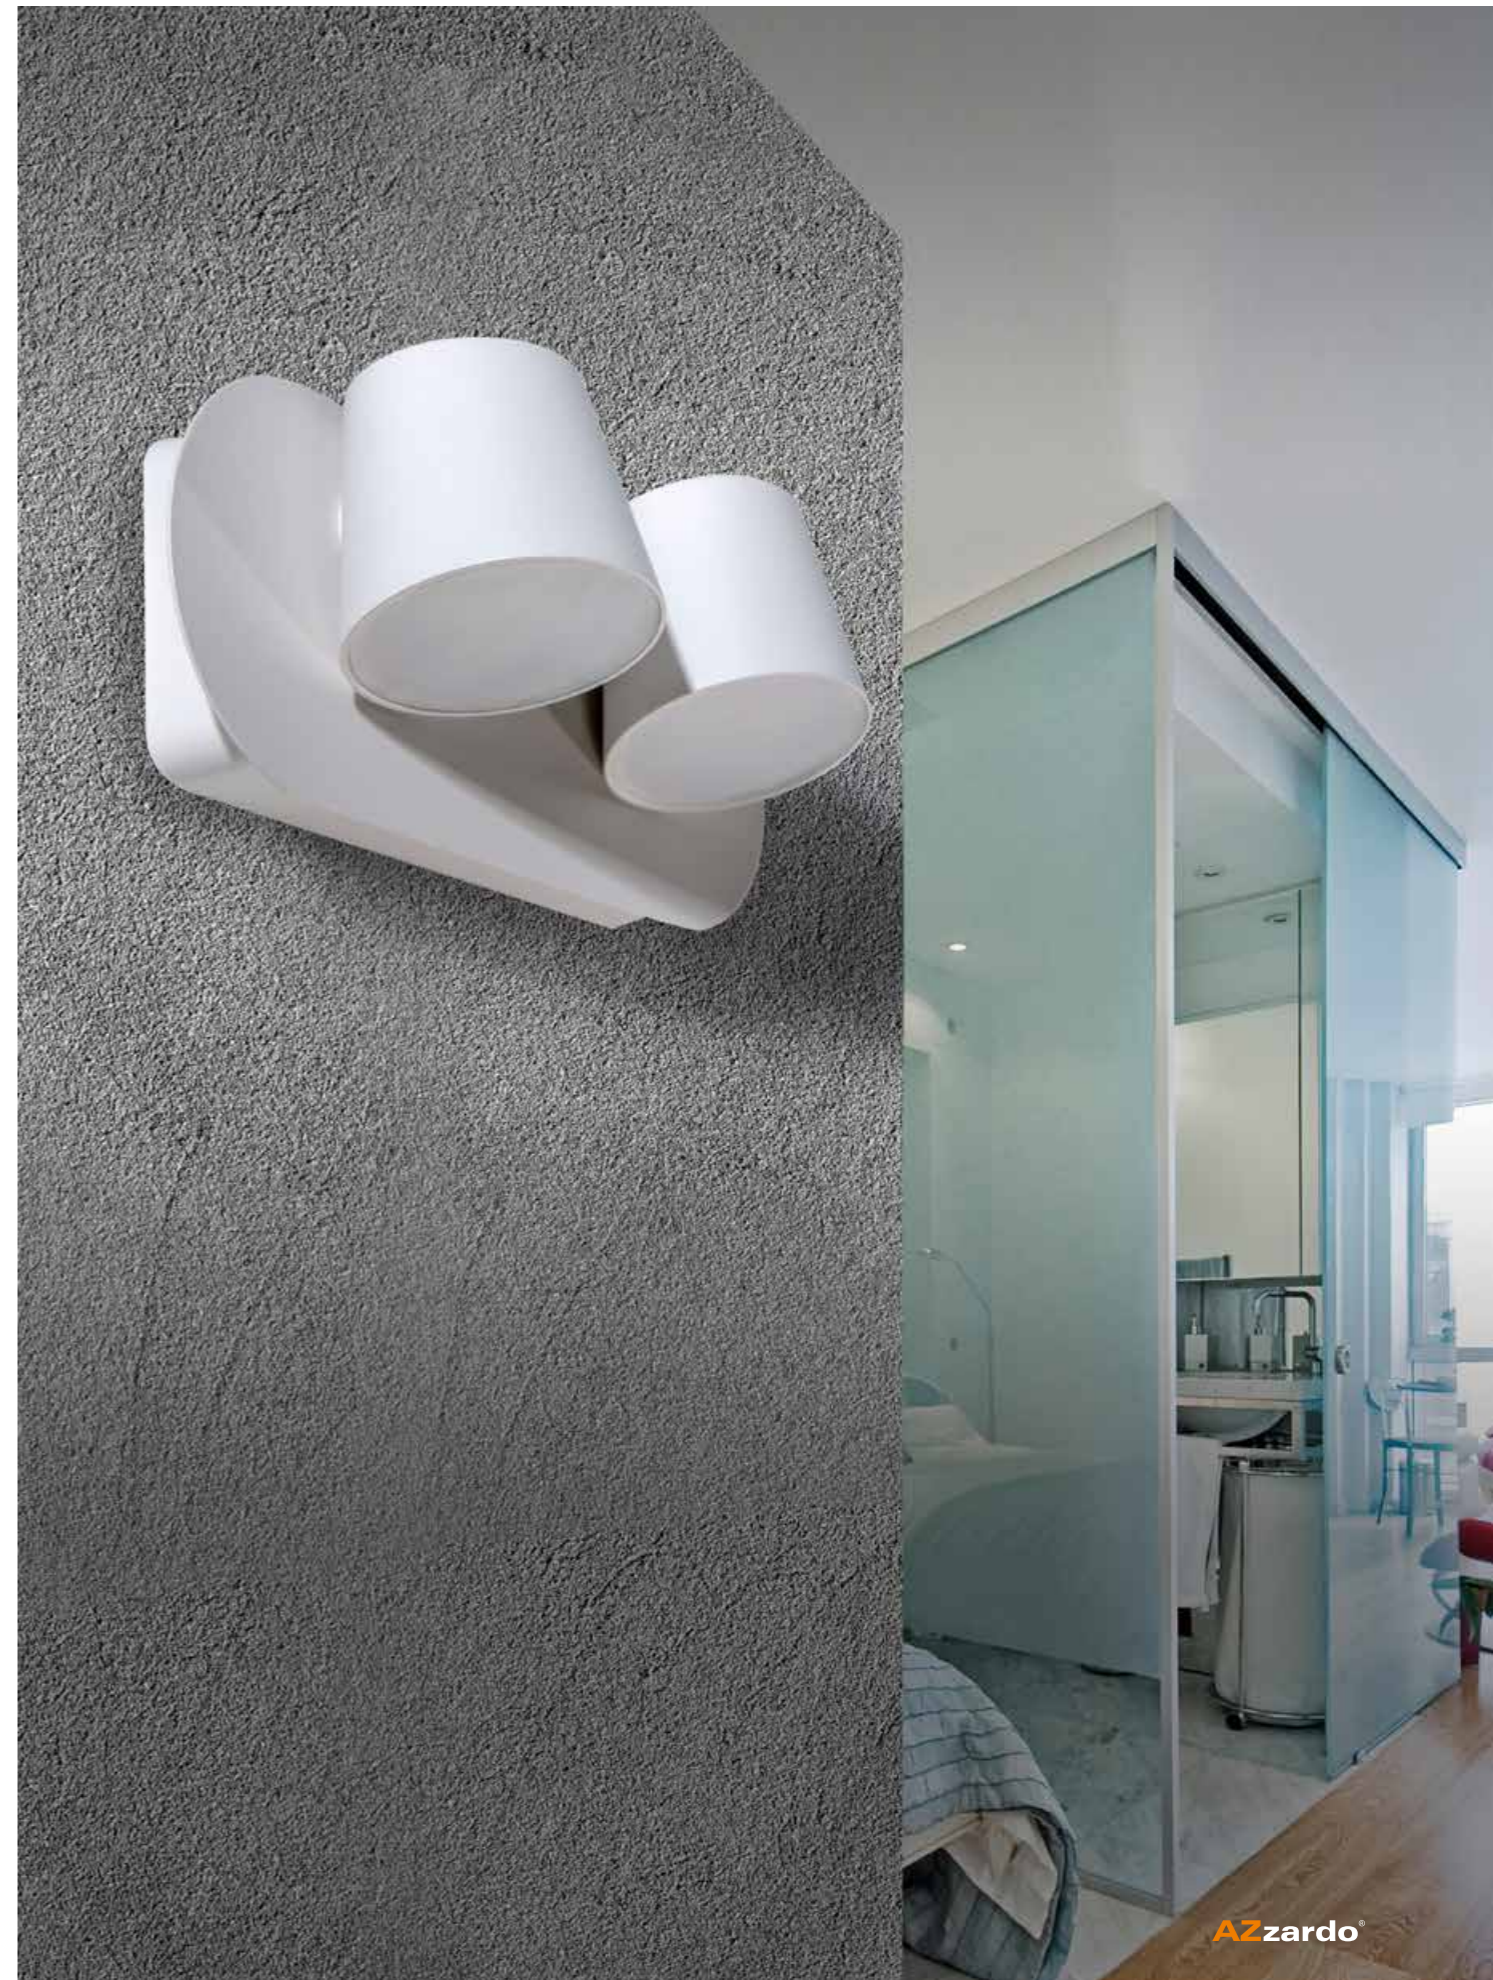

* - EXPLANATION SHORTCUT PAGE 2 (E)