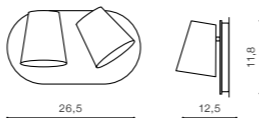

* - EXPLANATION SHORTCUT PAGE 2 (E)