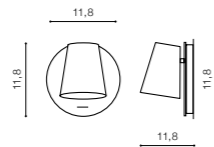

RAMONA 1 SWITCH

LED integrated

product code – look AZ	LED 6W 3000K 500lm	
aluminium		
IP20	installation place	
group energy label		

COLOUR / NEW INDEX NO.

- SAND WHITE (WH) **AZ2566**
- SAND BLACK (BK) **AZ2565**

RAMONA 2 SWITCH

LED integrated

product code – look AZ	LED 2X 6W 3000K 500lm	
aluminium		
IP20	installation place	
group energy label		

COLOUR / NEW INDEX NO.

- SAND WHITE (WH) **AZ2564**
- SAND BLACK (BK) **AZ2563**

RAMONA 2

LED integrated

product code – look AZ	LED 2X 6W 3000K 500lm	
aluminium		
IP20	installation place	
group energy label		

COLOUR / NEW INDEX NO.

- WHITE (WH) **AZ2429**

* - EXPLANATION SHORTCUT PAGE 2 (E)