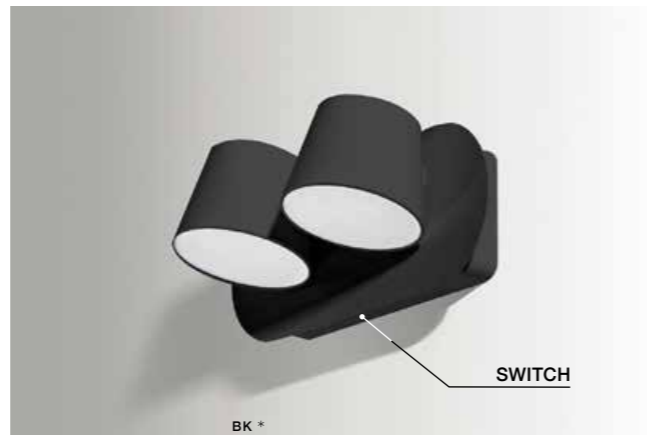

RAMONA 1 SWITCH

LED integrated

product code – look AZ	LED 6W 3000K 500lm	
aluminium		
IP20	installation place	
group energy label		

COLOUR / NEW INDEX NO.

- SAND WHITE (WH) **AZ2566**
- SAND BLACK (BK) **AZ2565**

RAMONA 2 SWITCH

LED integrated

product code – look AZ	LED 2X 6W 3000K 500lm	
aluminium		
IP20	installation place	
group energy label		

COLOUR / NEW INDEX NO.

- SAND WHITE (WH) **AZ2564**
- SAND BLACK (BK) **AZ2563**

RAMONA 2

LED integrated

product code – look AZ	LED 2X 6W 3000K 500lm	
aluminium		
IP20	installation place	
group energy label		

COLOUR / NEW INDEX NO.

- WHITE (WH) **AZ2429**

* - EXPLANATION SHORTCUT PAGE 2 (E)