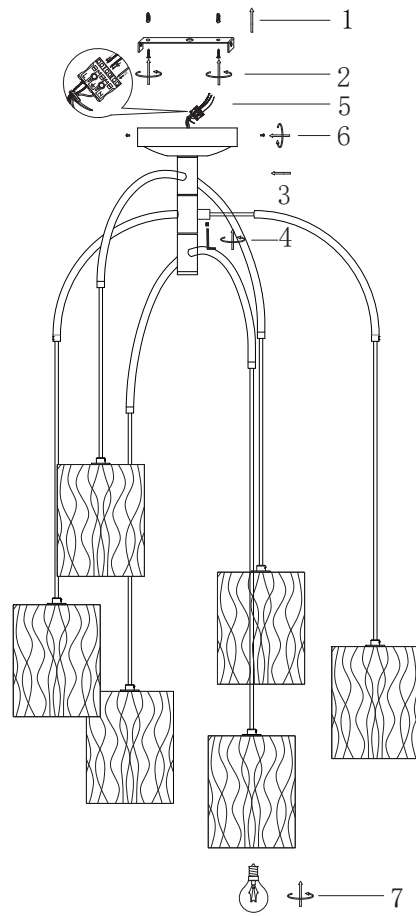

Instruction

MOD042PL-06BS

6 x E14 (40W)

Model: MOD042PL-06BS
Collection: Modern
Series: Starfall

Pendant Lamps