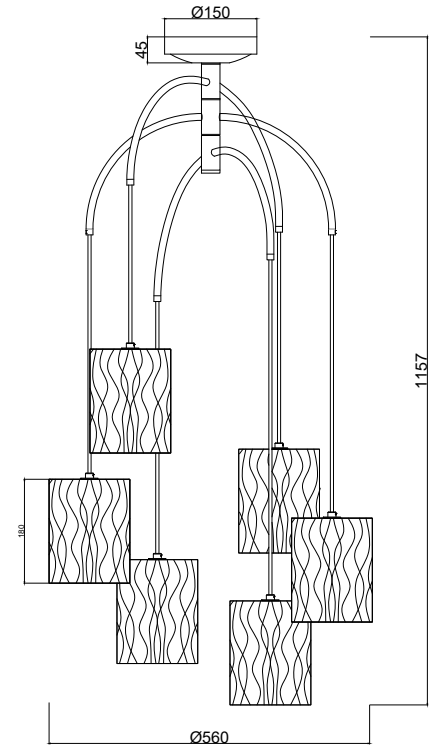

Instruction

MOD042PL-06BS

6 x E14 (40W)

Model: MOD042PL-06BS
Collection: Modern
Series: Starfall

Pendant Lamps