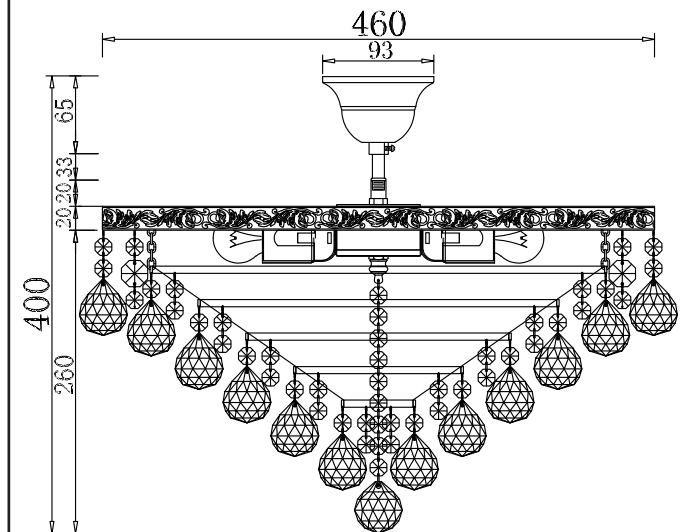

Instruction

Collection: Diamant crystal
Series: Gala
Model: DIA783-CL46-6-G
Suspended

– Suspended

6 x E27 (60w)

MAYTONI
DECORATIVE LIGHTING

www.maytoni.de