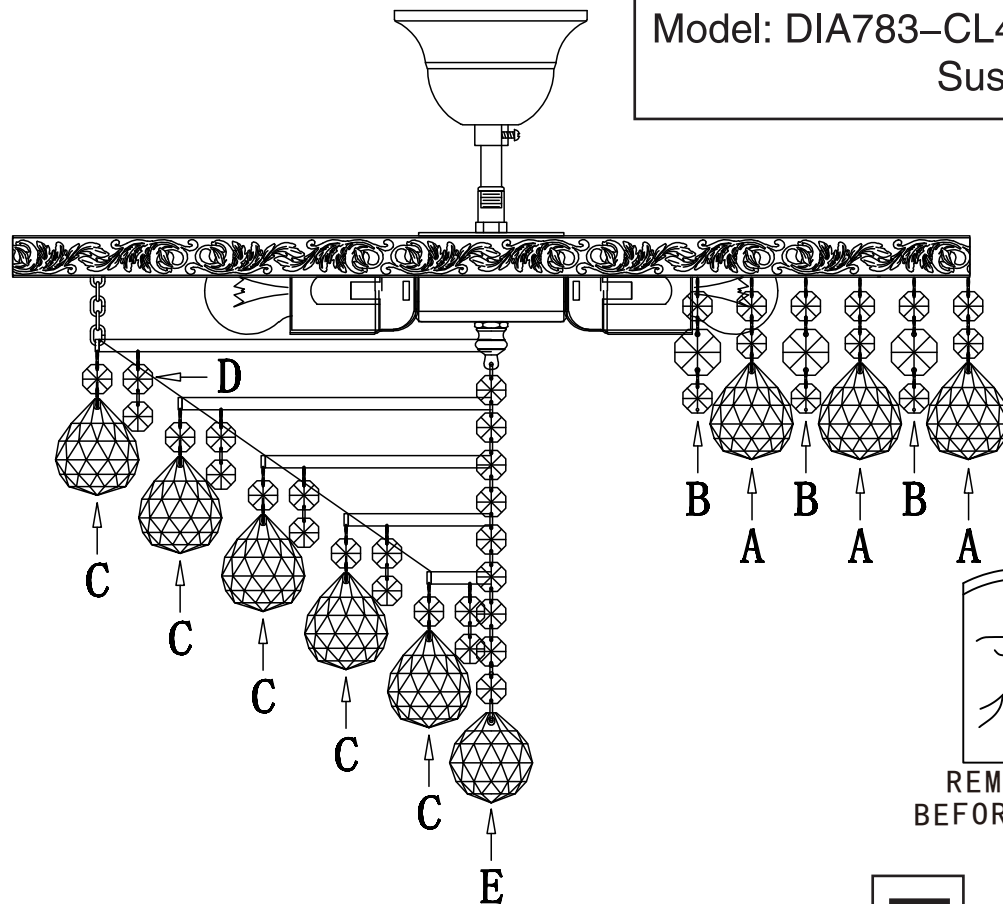

Instruction

Collection: Diamant crystal
Series: Gala
Model: DIA783-CL46-6-G
Suspended

– Suspended

6 x E27 (60w)

MAYTONI
DECORATIVE LIGHTING

www.maytoni.de