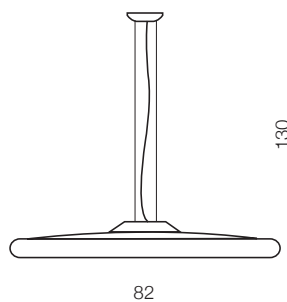

Snello

214

Snello 72 LED

AZ1270
LED 60W 5700 lm 3000K
metal/acryl

Snello 82 LED

AZ1271
LED 75W 6900 lm 3000K
metal/acryl