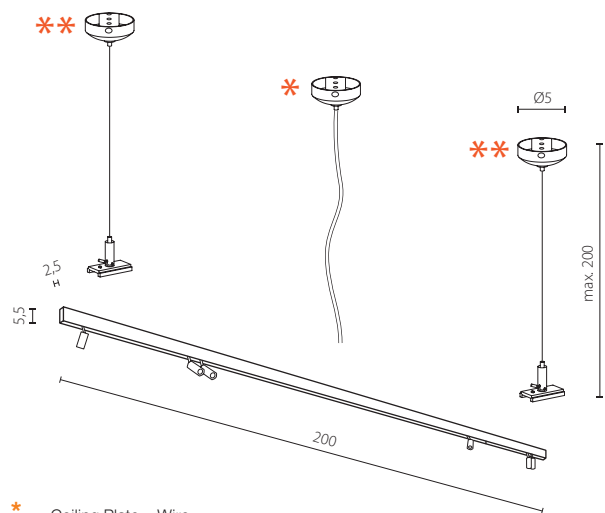

52M2034BK-AZ4820
track magnetic 2m, 3000K, black

52M2034WH-AZ4821
track magnetic 2m, 3000K, white

TRACK MAGNETIC SET 2M 3000K

LED integrated	
voltage: 48V	LED 51W 3131lm 3000K
IP20	LED
technical specification	installation: Track Magnetic
	pendant with AZ4828 or AZ4829

COLOUR / NEW INDEX NO.

- 3000K BLACK (BK) **AZ4820** (52M2034BK)
- 3000K WHITE (BK) **AZ4821** (52M2034WH)

- * Ceiling Plate + Wire
- ** Track Magnetic Suspension Kit 2m

Set specification:

AZ4820 =
AZ4642 + AZ4671 + AZ4652 + AZ4607+2x AZ4589+ AZ4592
AZ4821 =
AZ4643 + AZ4672 + AZ4653 + AZ4608+2x AZ4590 + AZ4593