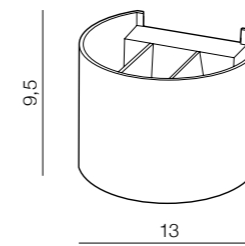

G9 1x 40W  
metal/aluminium

BULB NOT INCLUDED

1 WHITE

2 ALUMINIUM

3 BLACK / GOLD

4 BLACK

**Leticia 2**

- 1 AZ1058 (white)
- 2 AZ1059 (aluminium)
- 3 AZ2815 (black/gold)
- 4 AZ2933 (black)