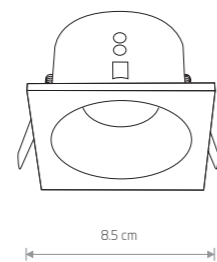

CHARLIE

■ painted aluminum, glass

■ 8366 ■ 8367

■ 1xGU10, max 15W

IP54/20

■ cut out ø 75 mm

GOLF

■ painted aluminum, glass

■ 8375 ■ 8376

■ 1xGU10, max 15W

IP54/20

■ cut out ø 68 mm

DELTA

■ painted aluminum, glass

■ 8368 ■ 8370

■ 1xGU10, max 15W

IP54/20

■ cut out ø 75 mm

ECHO

■ painted aluminum, glass

■ 8371 ■ 8372

■ 1xGU10, max 15W

IP54/20

■ cut out ø 80 mm