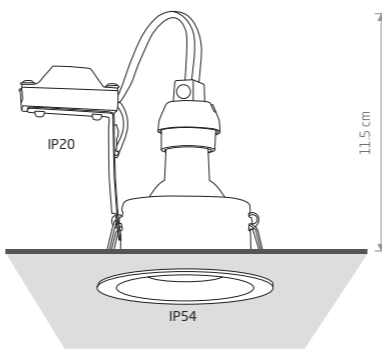

CHARLIE

■ painted aluminum, glass

■ 8366 ■ 8367

■ 1xGU10, max 15W

IP54/20

■ cut out ø 75 mm

GOLF

■ painted aluminum, glass

■ 8375 ■ 8376

■ 1xGU10, max 15W

IP54/20

■ cut out ø 68 mm

DELTA

■ painted aluminum, glass

■ 8368 ■ 8370

■ 1xGU10, max 15W

IP54/20

■ cut out ø 75 mm

ECHO

■ painted aluminum, glass

■ 8371 ■ 8372

■ 1xGU10, max 15W

IP54/20

■ cut out ø 80 mm