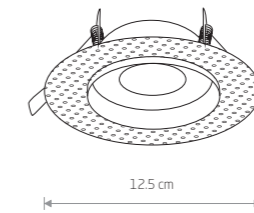

CHARLIE

■ painted aluminum, glass

■ 8366 ■ 8367

■ 1xGU10, max 15W

IP54/20

■ cut out ø 75 mm

GOLF

■ painted aluminum, glass

■ 8375 ■ 8376

■ 1xGU10, max 15W

IP54/20

■ cut out ø 68 mm

DELTA

■ painted aluminum, glass

■ 8368 ■ 8370

■ 1xGU10, max 15W

IP54/20

■ cut out ø 75 mm

ECHO

■ painted aluminum, glass

■ 8371 ■ 8372

■ 1xGU10, max 15W

IP54/20

■ cut out ø 80 mm