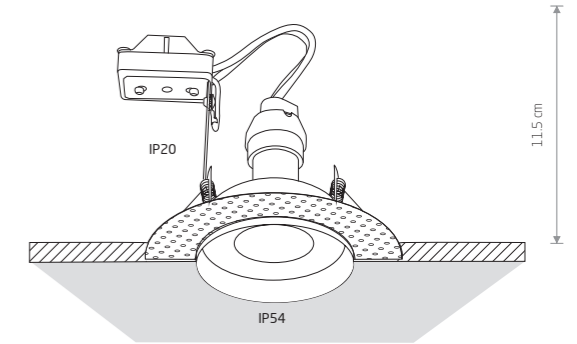

CHARLIE

■ painted aluminum, glass

■ 8366 ■ 8367

■ 1xGU10, max 15W

IP54/20

■ cut out ø 75 mm

GOLF

■ painted aluminum, glass

■ 8375 ■ 8376

■ 1xGU10, max 15W

IP54/20

■ cut out ø 68 mm

DELTA

■ painted aluminum, glass

■ 8368 ■ 8370

■ 1xGU10, max 15W

IP54/20

■ cut out ø 75 mm

ECHO

■ painted aluminum, glass

■ 8371 ■ 8372

■ 1xGU10, max 15W

IP54/20

■ cut out ø 80 mm