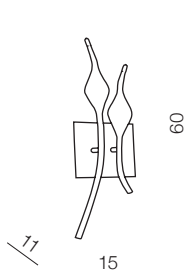

# Snake

16

## Snake Wall

**AZ2569**  
(gold)  
G4 2x 20W 12V  
metal/chrome/painting

## Snake

**AZ2568**  
(gold)  
G4 12x 20W 12V  
metal/chrome/painting