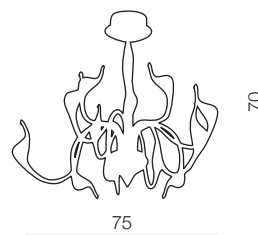

# Snake

16

## Snake Wall

**AZ2569**  
(gold)  
G4 2x 20W 12V  
metal/chrome/painting