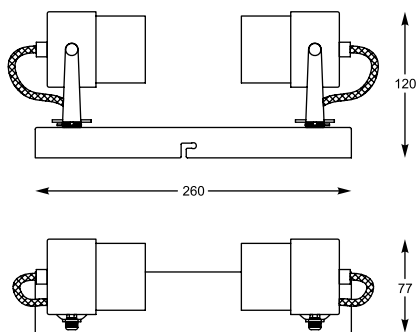

RAO
Spot
CK99893-1
1xGU10 MAX 40W
chrome, black metal

RAO
Spot
CK99893-2
2xGU10 MAX 40W
chrome, black metal

RAO
Spot
CK99893-3
3xGU10 MAX 40W
chrome, black metal