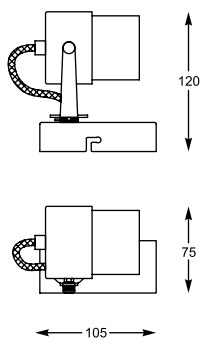

RAO
Spot
CK99893-1
1xGU10 MAX 40W
chrome, black metal

RAO
Spot
CK99893-2
2xGU10 MAX 40W
chrome, black metal

RAO
Spot
CK99893-3
3xGU10 MAX 40W
chrome, black metal