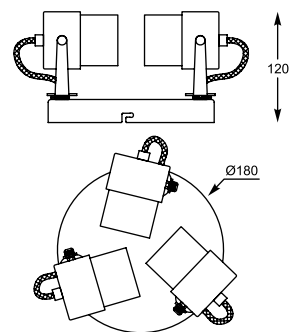

RAO
Spot
CK99893-1
1xGU10 MAX 40W
chrome, black metal

RAO
Spot
CK99893-2
2xGU10 MAX 40W
chrome, black metal

RAO
Spot
CK99893-3
3xGU10 MAX 40W
chrome, black metal