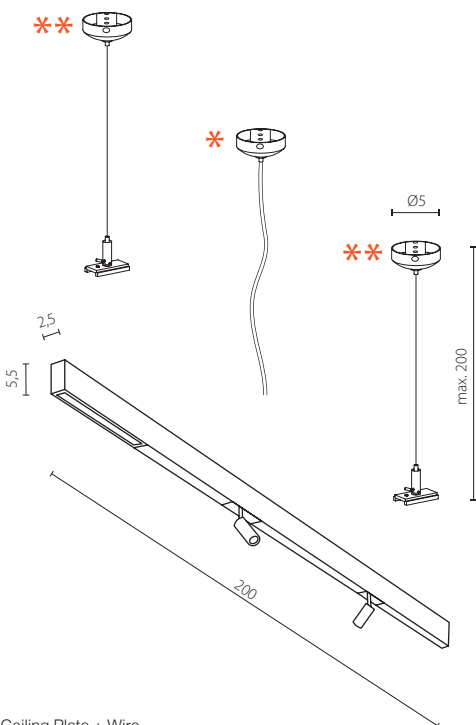

# TRACK MAGNETIC SET 1,5 M

Track Magnetic

**52M2032BK-AZ4814**  
track magnetic 2m, 3000K, black

**52M2032WH-AZ4815**  
track magnetic 2m, 3000K, white

## TRACK MAGNETIC SET 2M 3000K / 4000K

LED integrated

voltage: 48V	LED 69W 3533lm 3000K		<b>LED</b>
IP20	LED 69W 3609lm 4000K		
technical specification	installation: Track Magnetic	pendant with AZ4828 or AZ4829	

### Set specification:

AZ4814 =  
AZ4642 + AZ4671 + AZ4652 + AZ4607+2x AZ4579 + 2xAZ4595  
AZ4815 =  
AZ4643 + AZ4672 + AZ4653 + AZ4608+2x AZ4580 + 2xAZ4596  
AZ4816 =  
AZ4642 + AZ4671 + AZ4652 + AZ4609+2x AZ4581+ 2xAZ4597  
AZ4817 =  
AZ4643 + AZ4672 + AZ4653 + AZ4610+2x AZ4582+ 2xAZ4598

- \* Ceiling Plate + Wire
- \*\* Track Magnetic Suspension Kit 2m