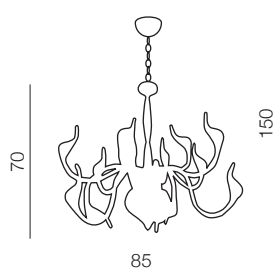

# Snake

17

1 CHROME

2 WHITE

3 BLACK

**Snake 2** 

- 1 AZ0043 (chrome)
- 2 AZ0172 (white)
- 3 AZ1048 (black)

G4 15x 10W 12V  
metal/chrome/painting

**Snake** 

- 1 AZ0044 (chrome)
- 2 AZ0045 (white)
- 3 AZ1017 (black)

G4 12x 20W 12V  
metal/chrome/painting

**Snake wall** 

- 1 AZ0046 (chrome)
- 2 AZ0047 (white)
- 3 AZ1018 (black)

G4 2x 20W 12V  
metal/chrome/painting