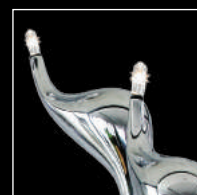

# Snake

17

1 CHROME

2 WHITE

3 BLACK

**Snake 2** 

- 1 AZ0043 (chrome)
- 2 AZ0172 (white)
- 3 AZ1048 (black)

G4 15x 10W 12V  
metal/chrome/painting

**Snake** 

- 1 AZ0044 (chrome)
- 2 AZ0045 (white)
- 3 AZ1017 (black)

G4 12x 20W 12V  
metal/chrome/painting

**Snake wall** 

- 1 AZ0046 (chrome)
- 2 AZ0047 (white)
- 3 AZ1018 (black)

G4 2x 20W 12V  
metal/chrome/painting