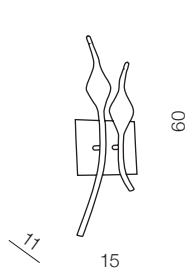

# Snake

17

1 CHROME

2 WHITE

3 BLACK

**Snake 2** 

- 1 AZ0043 (chrome)
- 2 AZ0172 (white)
- 3 AZ1048 (black)

G4 15x 10W 12V  
metal/chrome/painting

**Snake** 

- 1 AZ0044 (chrome)
- 2 AZ0045 (white)
- 3 AZ1017 (black)

G4 12x 20W 12V  
metal/chrome/painting

**Snake wall** 

- 1 AZ0046 (chrome)
- 2 AZ0047 (white)
- 3 AZ1018 (black)

G4 2x 20W 12V  
metal/chrome/painting