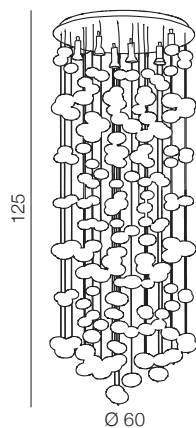

# Luvia

20

1 CHROME

2 GOLD

3 CLEAR

## Luvia XL

- 1 AZ2574 (chrom)
- 2 AZ3073 (gold)
- 3 AZ2573 (clear)

GU10 9x 40W only LED  
metal/chrome/glass

## Luvia XXL

AZ1296  
(chrome)

GU10 10x 50W only LED  
metal/chrome/glass