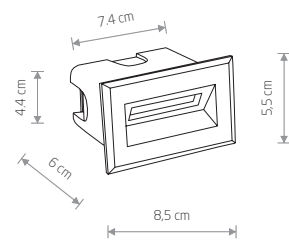

BAY LED

painting aluminum, plastic PC

■ 8164