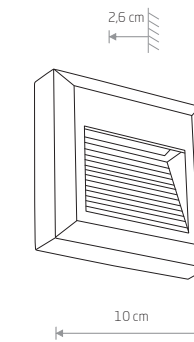

SIDEWALK SQUARE LED

painting aluminum, plastic PC

■ 8148