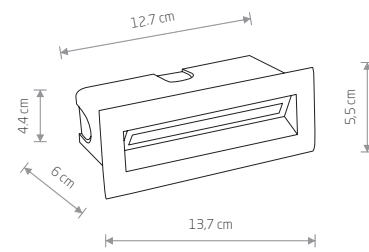

painting aluminum, plastic PC

■ 8164

BAY LED

painting aluminum, plastic PC

■ 8165

Item No.	Power	Colour temp.	Luminous flux	Beam angle	Colour Rendering Index (CRI)	Input	Safety type	Power factor	Ingress protection	Lifetime
8164	3W LED	3000K	200 lm	54 °	≥80	~220-230 V, 50/60 Hz	⊕	>0,5	IP65	10000h
8165	5W LED	3000K	360 lm	51 °	≥80	~220-230 V, 50/60 Hz	⊕	>0,5	IP65	10000h