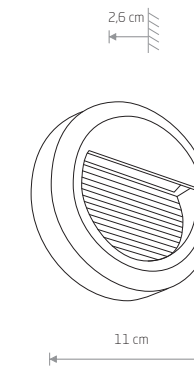

SIDEWALK ROUND LED

painting aluminum, plastic PC

■ 8147