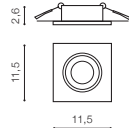

REMO R

bulb not included ☒

voltage: 0V	accessory for Remo 1 Downlight and Hugo 1 Downlight and Hugo 2 Downlight	
IP20	installation place	☐
Aluminium		

COLOUR / NEW INDEX NO.

- ALUMINIUM (ALU) **AZ0821**
- BLACK (BK) **AZ0823**
- WHITE (WH) **AZ0822**
- GOLD (GO) **AZ0824**
- CHAMPAGNE (CHA) **AZ0825**
- CHROME (CH) **AZ0855**