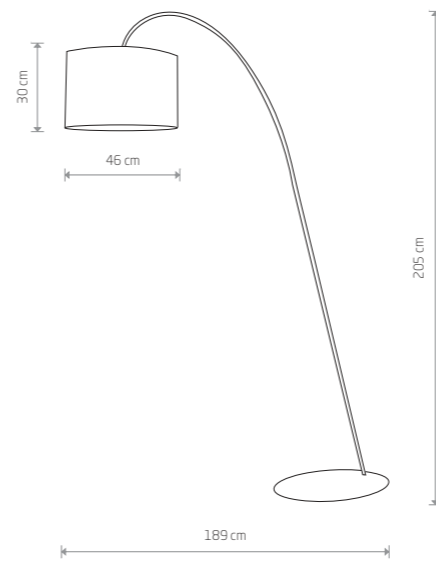

**ALICE**  
fabric, painted steel  
9084  
1xE27, max 60W

**ALICE**  
fabric, painted steel  
9091  
1xE27, max 60W

**ALICE L**  
fabric, painted steel  
4961  
1xE27, max 60W

**ALICE M**  
fabric, painted steel  
4962  
2xE27, max 60W

ALICE 9091

**ALICE XS**  
fabric, painted steel  
5663  
1xE27, max 60W

**ALICE M**  
fabric, painted steel  
3458  
1xE27, max 60W

**ALICE L**  
fabric, painted steel  
3466  
1xE27, max 60W

**ALICE L**  
painted steel, fabric  
4963  
1xE27, max 60W

**ALICE L**  
painted steel, fabric  
3464 3457  
1xE27, max 60W

ALICE L 3466

ALICE XS 5663