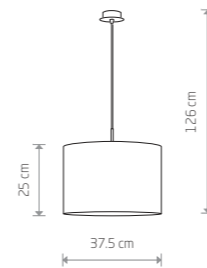

**ALICE**  
fabric, painted steel  
9084  
1xE27, max 60W

**ALICE**  
fabric, painted steel  
9091  
1xE27, max 60W

**ALICE L**  
fabric, painted steel  
4961  
1xE27, max 60W

**ALICE M**  
fabric, painted steel  
4962  
2xE27, max 60W

ALICE 9091

**ALICE XS**  
fabric, painted steel  
5663  
1xE27, max 60W

**ALICE M**  
fabric, painted steel  
3458  
1xE27, max 60W

**ALICE L**  
fabric, painted steel  
3466  
1xE27, max 60W

**ALICE L**  
painted steel, fabric  
4963  
1xE27, max 60W

**ALICE L**  
painted steel, fabric  
3464 3457  
1xE27, max 60W

ALICE L 3466

ALICE XS 5663