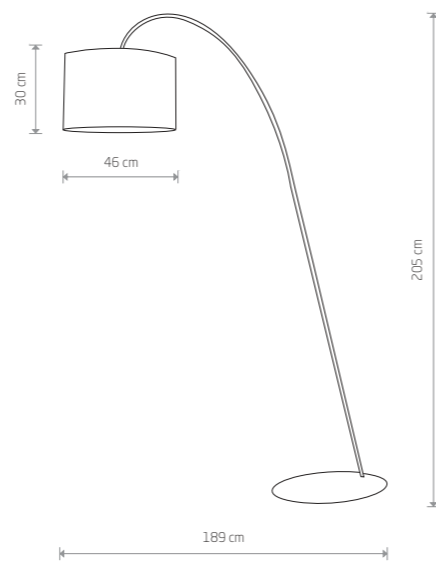

**ALICE**  
fabric, painted steel  
9084  
1xE27, max 60W

**ALICE**  
fabric, painted steel  
9091  
1xE27, max 60W

**ALICE L**  
fabric, painted steel  
4961  
1xE27, max 60W

**ALICE M**  
fabric, painted steel  
4962  
2xE27, max 60W

ALICE 9091

**ALICE XS**  
fabric, painted steel  
5663  
1xE27, max 60W

**ALICE M**  
fabric, painted steel  
3458  
1xE27, max 60W

**ALICE L**  
fabric, painted steel  
3466  
1xE27, max 60W

**ALICE L**  
painted steel, fabric  
4963  
1xE27, max 60W

**ALICE L**  
painted steel, fabric  
3464 3457  
1xE27, max 60W

ALICE L 3466

ALICE XS 5663