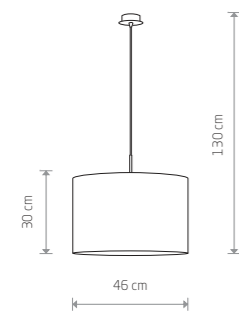

**ALICE**  
fabric, painted steel  
9084  
1xE27, max 60W

**ALICE**  
fabric, painted steel  
9091  
1xE27, max 60W

**ALICE L**  
fabric, painted steel  
4961  
1xE27, max 60W

**ALICE M**  
fabric, painted steel  
4962  
2xE27, max 60W

ALICE 9091

**ALICE XS**  
fabric, painted steel  
5663  
1xE27, max 60W

**ALICE M**  
fabric, painted steel  
3458  
1xE27, max 60W

**ALICE L**  
fabric, painted steel  
3466  
1xE27, max 60W

**ALICE L**  
painted steel, fabric  
4963  
1xE27, max 60W

**ALICE L**  
painted steel, fabric  
3464 3457  
1xE27, max 60W

ALICE L 3466

ALICE XS 5663