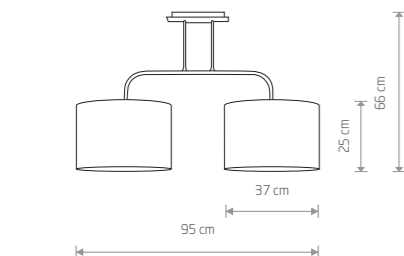

**ALICE**  
fabric, painted steel  
9084  
1xE27, max 60W

**ALICE**  
fabric, painted steel  
9091  
1xE27, max 60W

**ALICE L**  
fabric, painted steel  
4961  
1xE27, max 60W

**ALICE M**  
fabric, painted steel  
4962  
2xE27, max 60W

ALICE 9091

**ALICE XS**  
fabric, painted steel  
5663  
1xE27, max 60W

**ALICE M**  
fabric, painted steel  
3458  
1xE27, max 60W

**ALICE L**  
fabric, painted steel  
3466  
1xE27, max 60W

**ALICE L**  
painted steel, fabric  
4963  
1xE27, max 60W