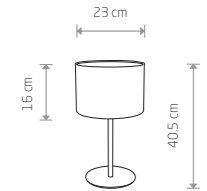

**ALICE**  
fabric, painted steel  
9084  
1xE27, max 60W

**ALICE**  
fabric, painted steel  
9091  
1xE27, max 60W

**ALICE L**  
fabric, painted steel  
4961  
1xE27, max 60W

**ALICE M**  
fabric, painted steel  
4962  
2xE27, max 60W

ALICE 9091

**ALICE XS**  
fabric, painted steel  
5663  
1xE27, max 60W

**ALICE M**  
fabric, painted steel  
3458  
1xE27, max 60W

**ALICE L**  
fabric, painted steel  
3466  
1xE27, max 60W

**ALICE L**  
painted steel, fabric  
4963  
1xE27, max 60W

**ALICE L**  
painted steel, fabric  
3464 3457  
1xE27, max 60W

ALICE L 3466

ALICE XS 5663