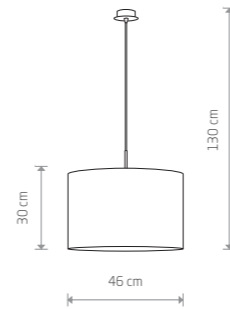

**ALICE**  
fabric, painted steel  
9084  
1xE27, max 60W

**ALICE**  
fabric, painted steel  
9091  
1xE27, max 60W

**ALICE L**  
fabric, painted steel  
4961  
1xE27, max 60W

**ALICE M**  
fabric, painted steel  
4962  
2xE27, max 60W

ALICE 9091

**ALICE XS**  
fabric, painted steel  
5663  
1xE27, max 60W

**ALICE M**  
fabric, painted steel  
3458  
1xE27, max 60W

**ALICE L**  
fabric, painted steel  
3466  
1xE27, max 60W

**ALICE L**  
painted steel, fabric  
4963  
1xE27, max 60W

**ALICE L**  
painted steel, fabric  
3464 3457  
1xE27, max 60W

ALICE L 3466

ALICE XS 5663